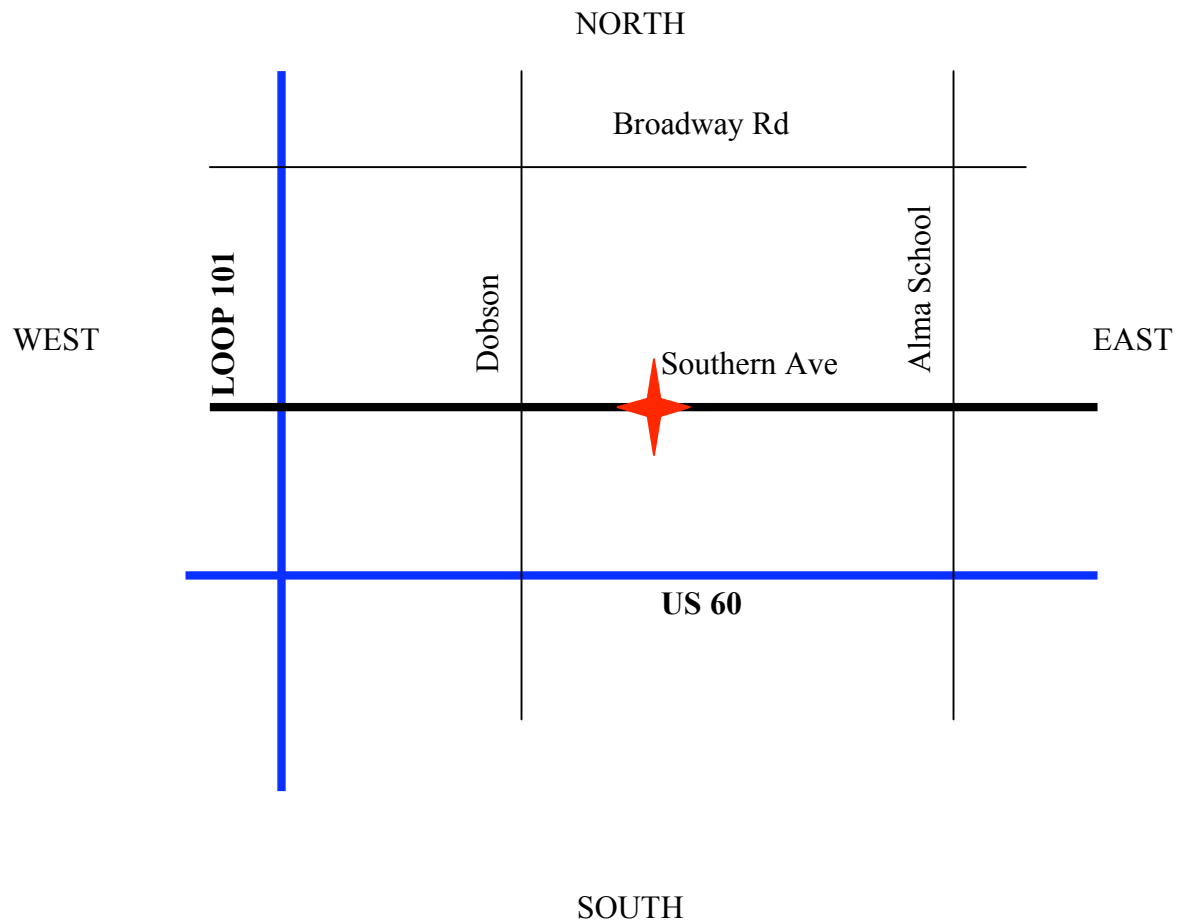

Track & Field

Mesa Community College

1833 W Southern Ave.
Mesa, AZ 85202

- Take the Loop 101 South
- Exit at Southern Ave.
- Travel East on Southern Ave past Dobson
- Mesa Community College is located on the South Side of Southern Ave.