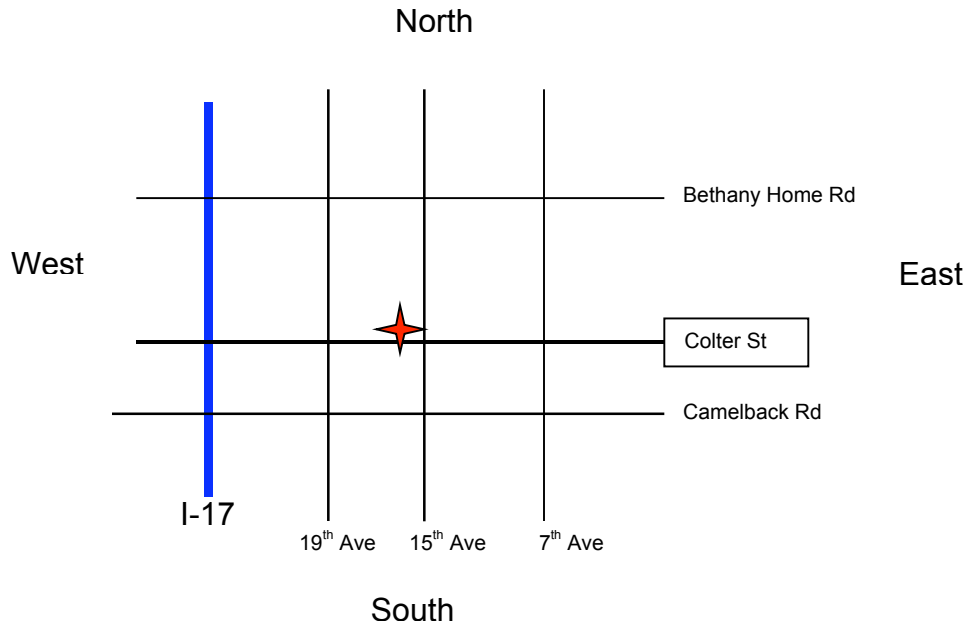

Table Tennis Venue

Arizona Recreation Center for the Handicapped

1550 W Colter St, Phoenix, AZ

- Take the I-17 to Colter St
- Head East on Colter St
- AZ Recreation Center for the Handicapped is on the North side of Colter St just before 15th Ave