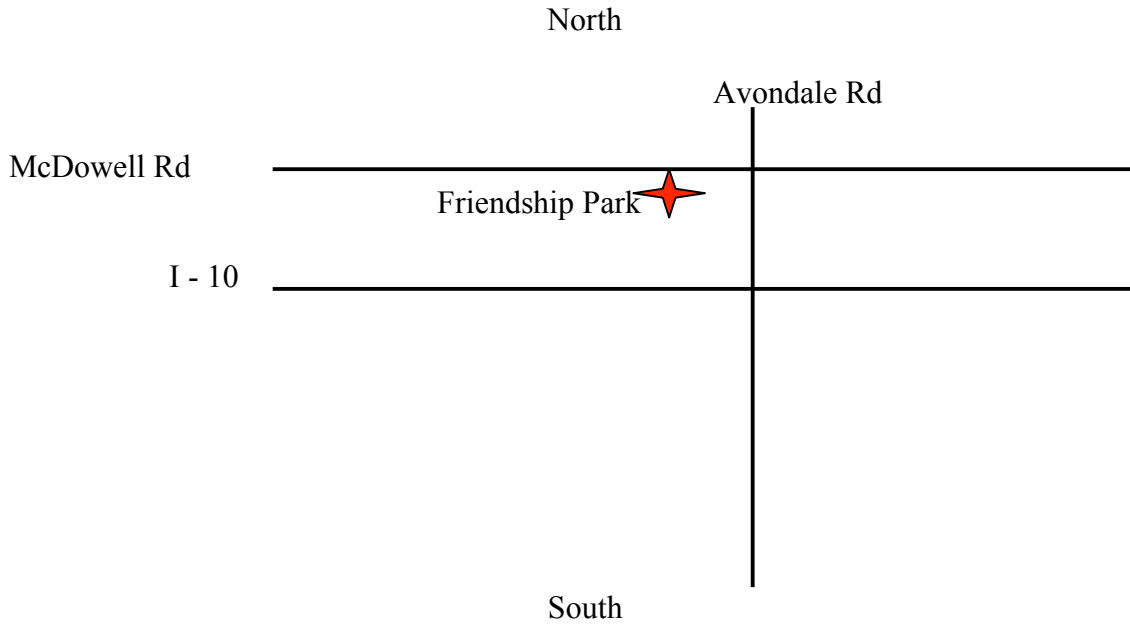

## Soccer – Outdoor Venue

### Friendship Park

12325 W. McDowell Road, Avondale 85323

---

- Take I-10 West
- Exit N. Avondale Blvd
- Turn right on N. Avondale Blvd
- Turn left on W. McDowell Rd
- The park will be on the left