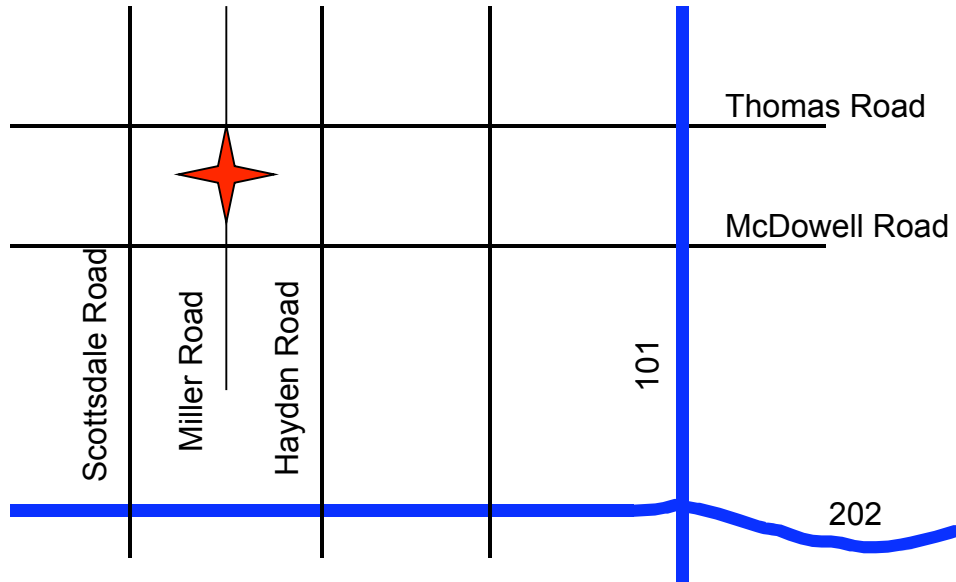

# Skateboarding Venue

**Eldorado**

2311 N. Miller Road  
Scottsdale, Arizona

- Take the 101 to McDowell Road
- Go West on McDowell Road
- Turn right (North) on Miller Road
- Eldorado is between McDowell Road and Thomas Road