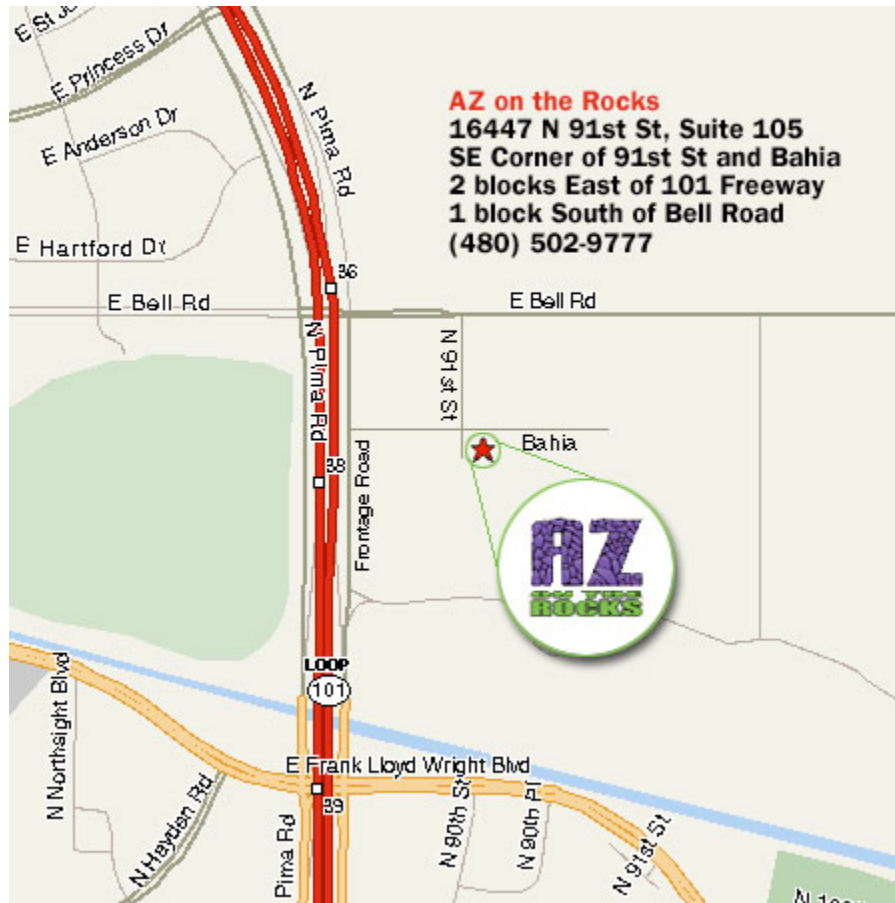

Rock Climbing Venue

AZ on the Rocks

16447 N. 91st St, Suite 105, Scottsdale 85260

From the South - Take the 101 Freeway to the Frank Lloyd Wright/Bell road exit. Proceed straight through the light at Frank Lloyd Wright (but stay to your right so you don't get back on to the freeway) and past Westworld. Turn right on Bahia and go east two blocks, we are right on the southeast corner of Bahia and 91st street. To park, go past 91st St. and take first driveway on right.

From the North/West - Take the Loop 101 eastbound, exit at the Princess/Pima exit. Stay straight on frontage road to Bell road. Turn left on Bell Road, and proceed to 91st street. Turn right on 91st street and go straight one block, we are on the Southeast corner of 91st St. and Bahia. To park, turn left at the stop sign and enter the first driveway on your right.