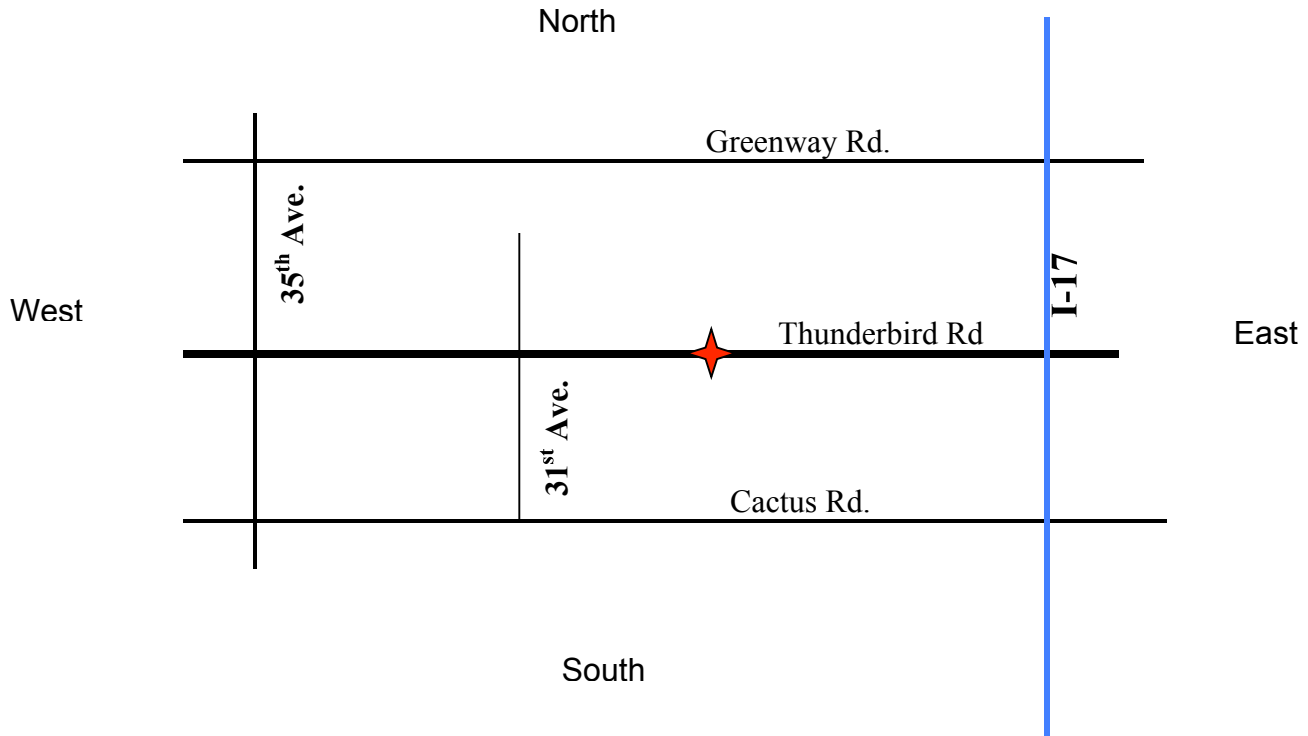

Bowling Venue

AMF Deer Valley Lanes

2902 W Thunderbird Rd Phoenix, AZ 85023

- Take the I-17 South to Thunderbird Rd
- Exit Thunderbird Rd
- Head West to 29th Ave.
- AMF Deer Valley Lanes is located just off of Thunderbird Rd