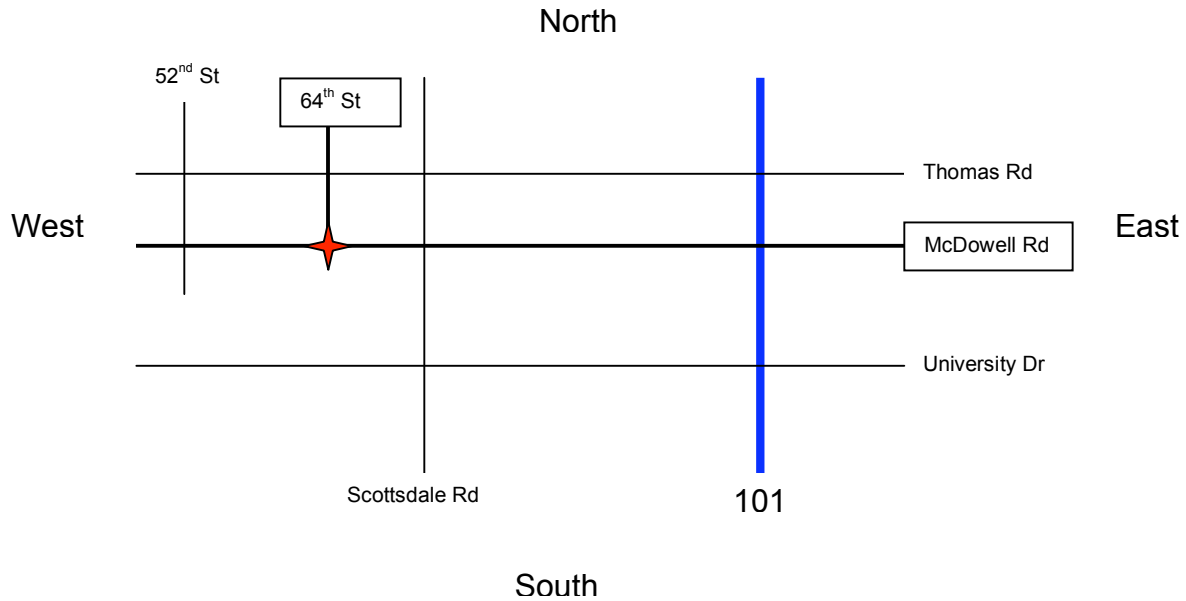

# Baseball Venue

## Papago Park

1802 N 64<sup>th</sup> Street., Phoenix

---

- Take the 101 to McDowell Rd
- Head West on McDowell Rd until 64<sup>th</sup> St
- Papago Park is on McDowell Rd and 64<sup>th</sup> St