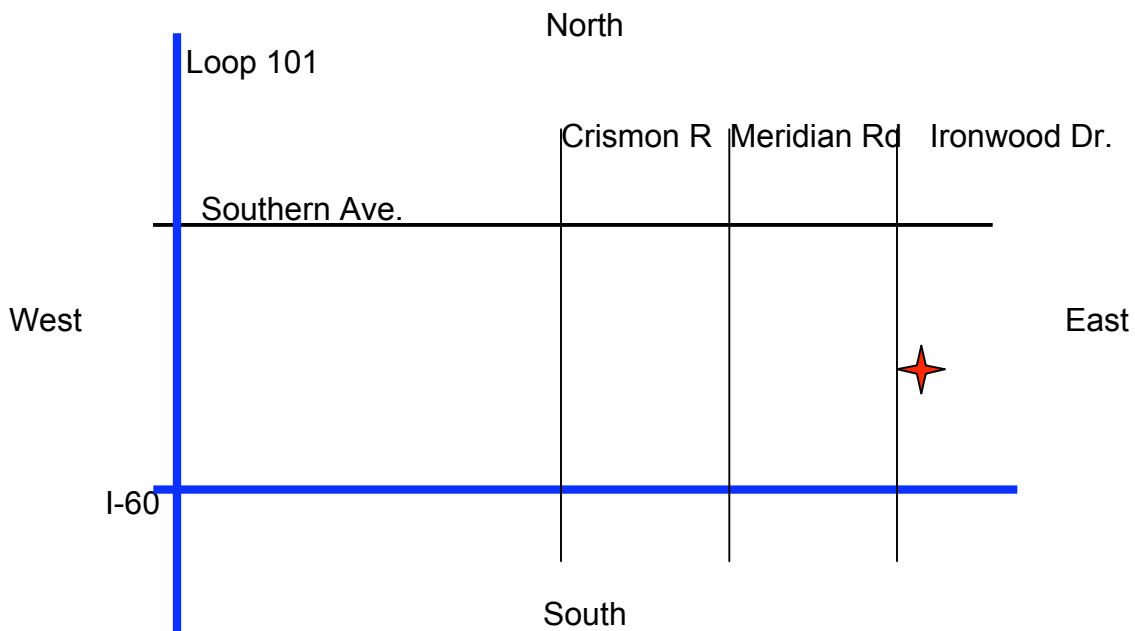

Wrestling Venue 2010 Winter Games

Apache Junction High School

2525 S. Ironwood, Apache Junction, AZ

- Take Loop 101 south to I-60
- Take I-60 east, until Ironwood Dr.
- Exit at Ironwood Dr. and head north
- It will be on the east side of the road before you reach Southern Ave.