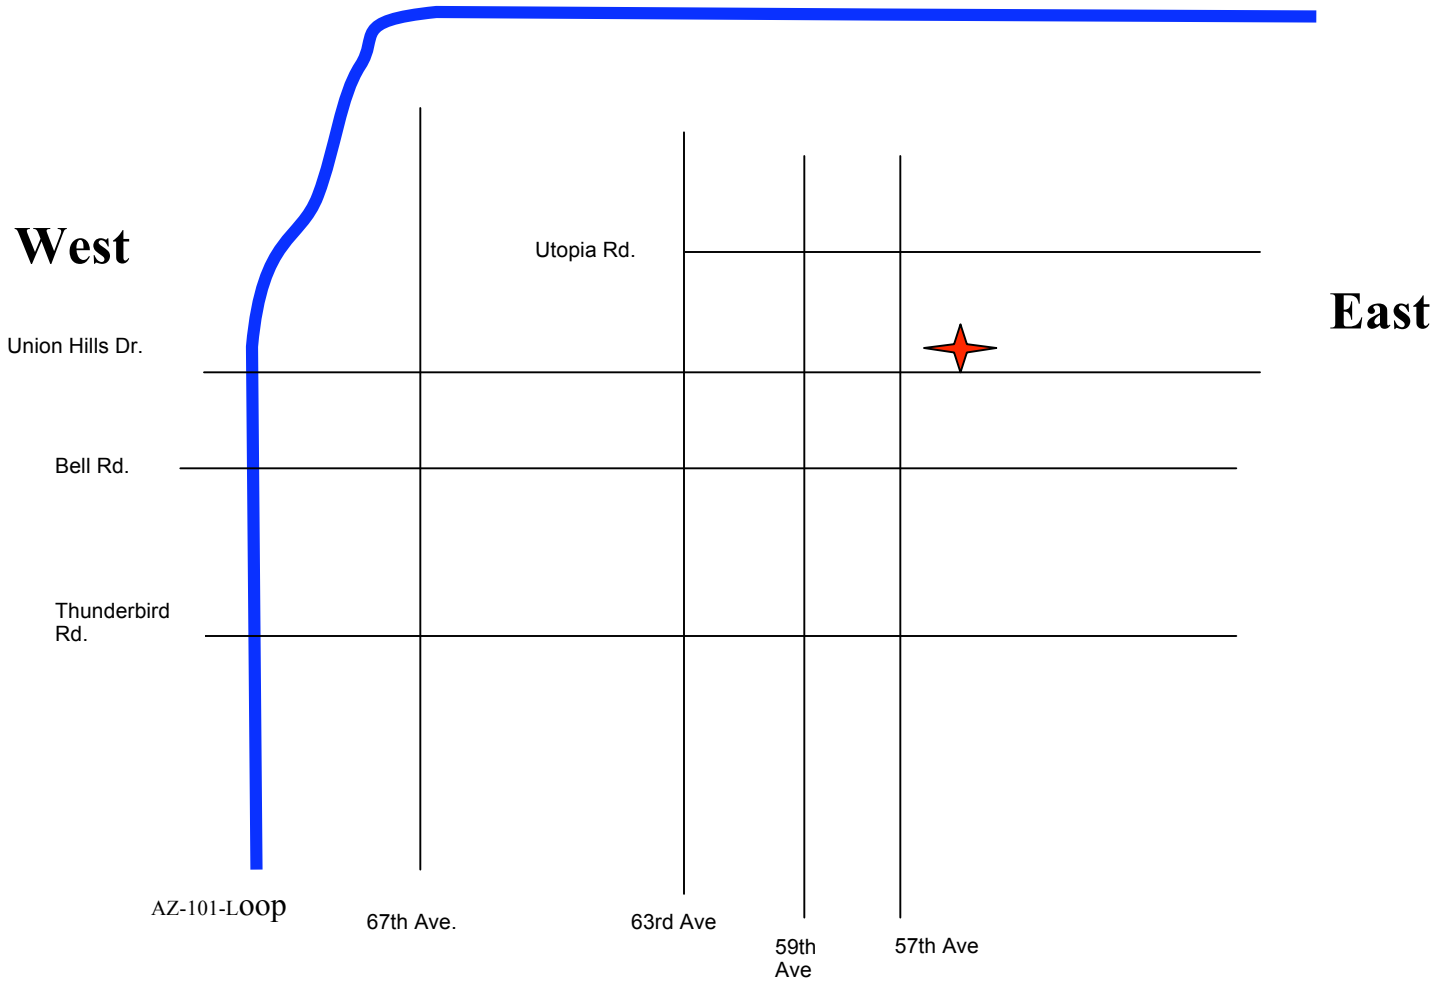

Wiffleball Venue

The Foothills Ball Field Complex

57th Ave. & Union Hills Dr.
Glendale, AZ 85301

North

- Take AZ Loop-101 N to **Union Hills Dr.**
- Turn **RIGHT** (east) on Union Hills Dr. to **59th Ave**
- Turn **Left** (north) on 59th Ave to **Utopia**
- Turn **Right** (east) on Utopia to **57th Ave**
- Turn **Right** on 57th Ave and continue south toward Union Hills Dr.
- Park will be on the **Left** hand side