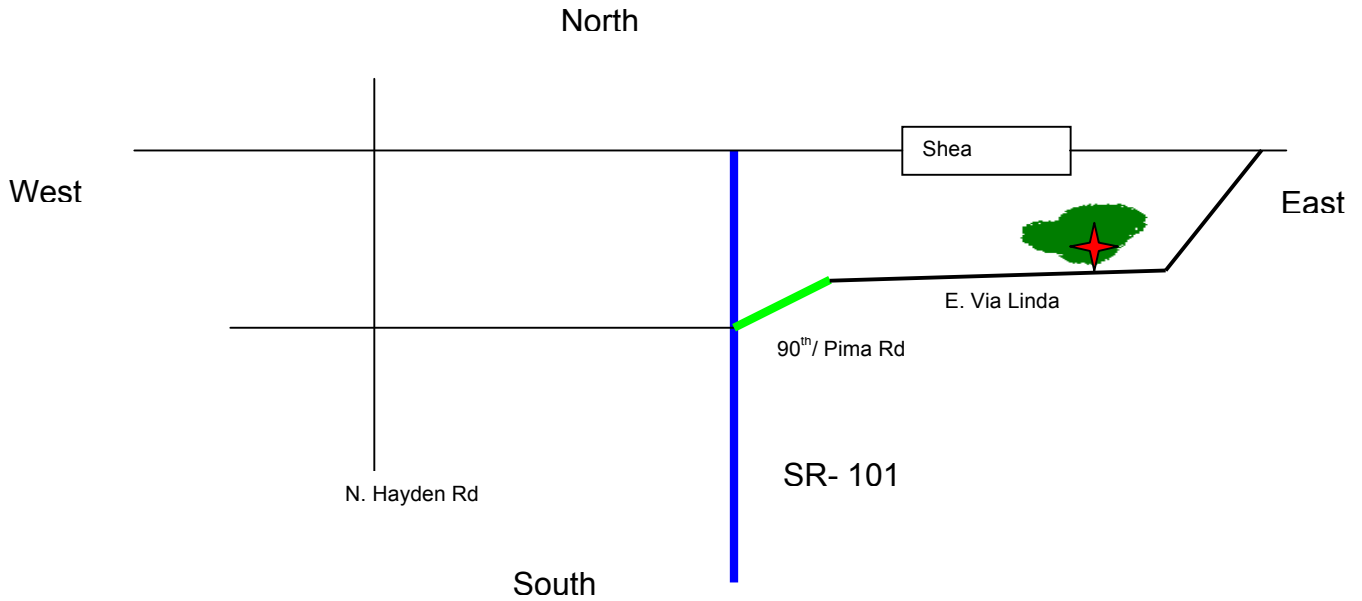

Volleyball Venue

Scottsdale Ranch Park

10400 E. Via Linda
Scottsdale, AZ 85258

- Take the 101 N to Exit 42 90th/ Pima
- Make a right on 90th/Pima Rd
- Make another right on E Via Linda
- Scottsdale Ranch Park is located on the left side on E. Via Linda Rd.