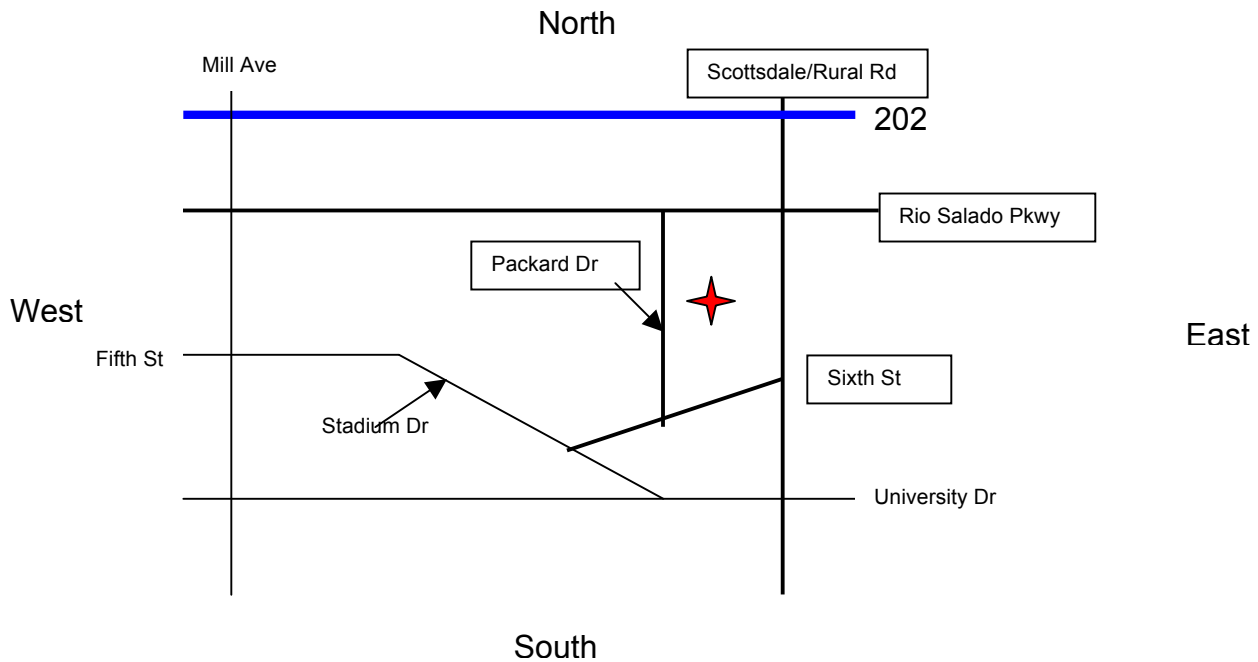

Track and Field Venue Sun Angel Stadium, ASU

ASU
Tempe, Arizona

I

- Take the 202 to Tempe
- Exit at Rural Road/Scottsdale Road exit
- Go South on Rural Road towards ASU main campus
- Head West Rio Salado Pkwy
- Head South on Packard Dr
- Park in Lot 59, which runs along Packard Dr
- Sun Angel Stadium is behind Lot 59, off Packard Dr