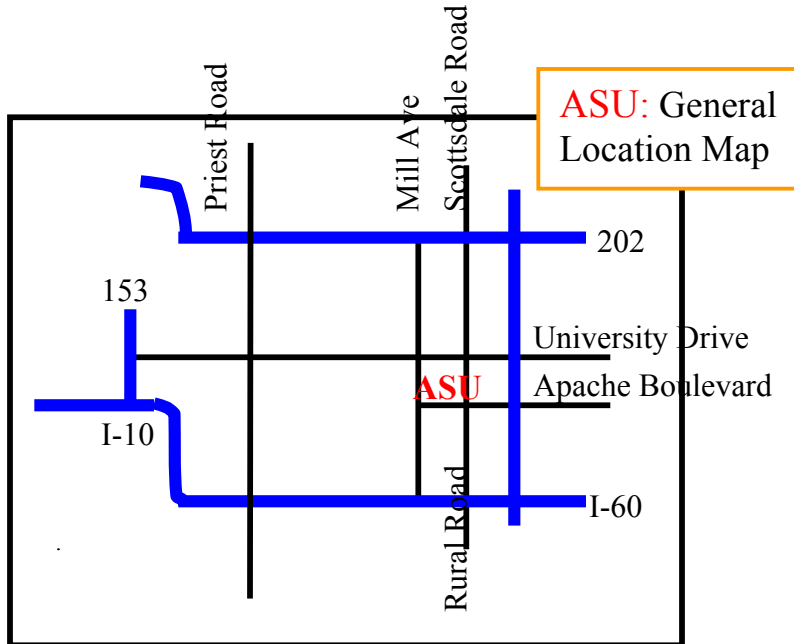

Track and Field Venue Sun Angel Stadium, ASU

ASU
Tempe, Arizona

I

- Take the 202 to Tempe
- Exit at Rural Road/Scottsdale Road exit
- Go South on Rural Road towards ASU main campus
- Head West Rio Salado Pkwy
- Head South on Packard Dr
- Park in Lot 59, which runs along Packard Dr
- Sun Angel Stadium is behind Lot 59, off Packard Dr