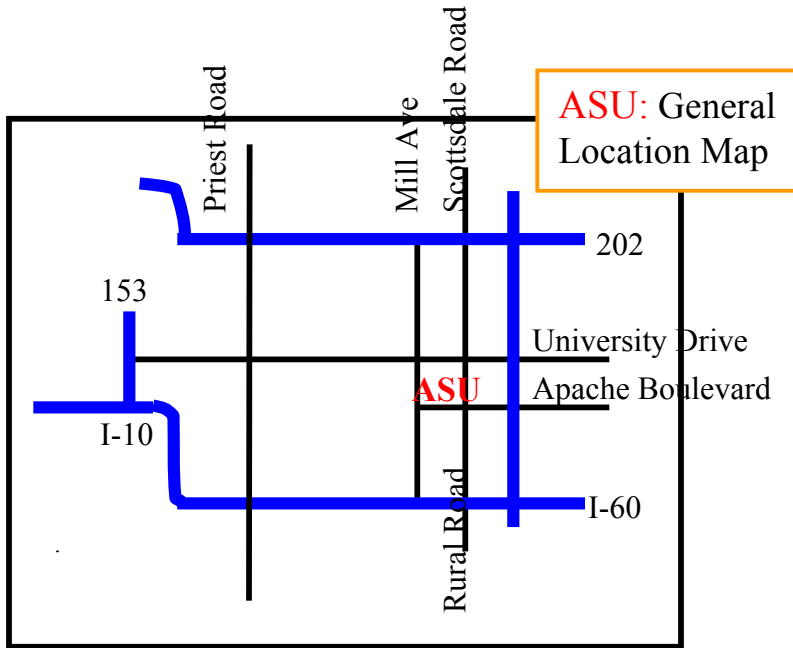

Tennis Venue Whiteman Tennis Center, ASU

ASU
Sixth Street
Tempe, AZ

I

- Take the 202 towards Tempe

- Exit at Rural Road/Scottsdale Road exit
- Go South on Rural Road towards ASU main campus
- Head West on Sixth St
- Park in Lot 59, which runs along Packard Dr and Sixth St
Whiteman Tennis Center is on Rural Rd and Sixth St