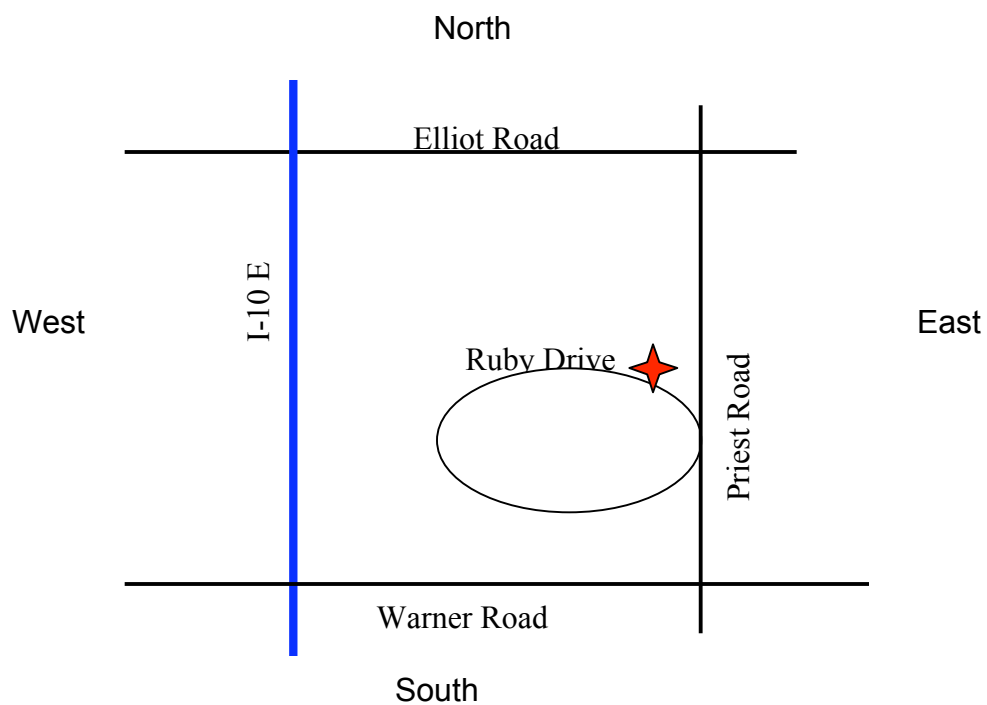

# Squash 2010 Winter Games

## Life Time Fitness

---

1616 W Ruby Dr  
Tempe, AZ 85284

- Take I-10 E toward TUCSON.
- Take the WARNER RD exit, EXIT 158, Turn LEFT onto E WARNER RD.
- Turn LEFT onto S PRIEST DR.
- Turn LEFT onto W RUBY DR.
- Life Time Fitness is on the RIGHT.