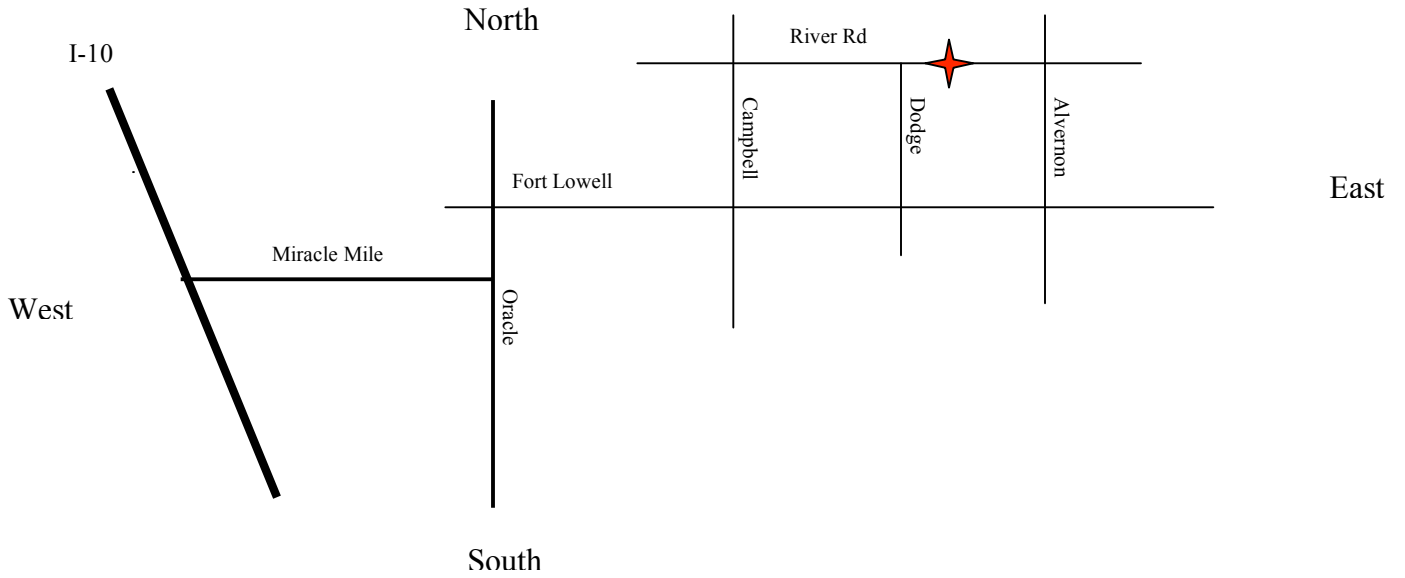

# Squash Venue

## Jewish Community Center

3800 E. River Rd.

- Take I-10 to Miracle Mile
- Head East on Miracle Mile until Oracle
- ON Oracle head North to Fort Lowell
- On Fort Lowell head East
- Continue East on Fort Lowell to Dodge
- On Dodge head North to River
- At River head East to the Jewish Community Center