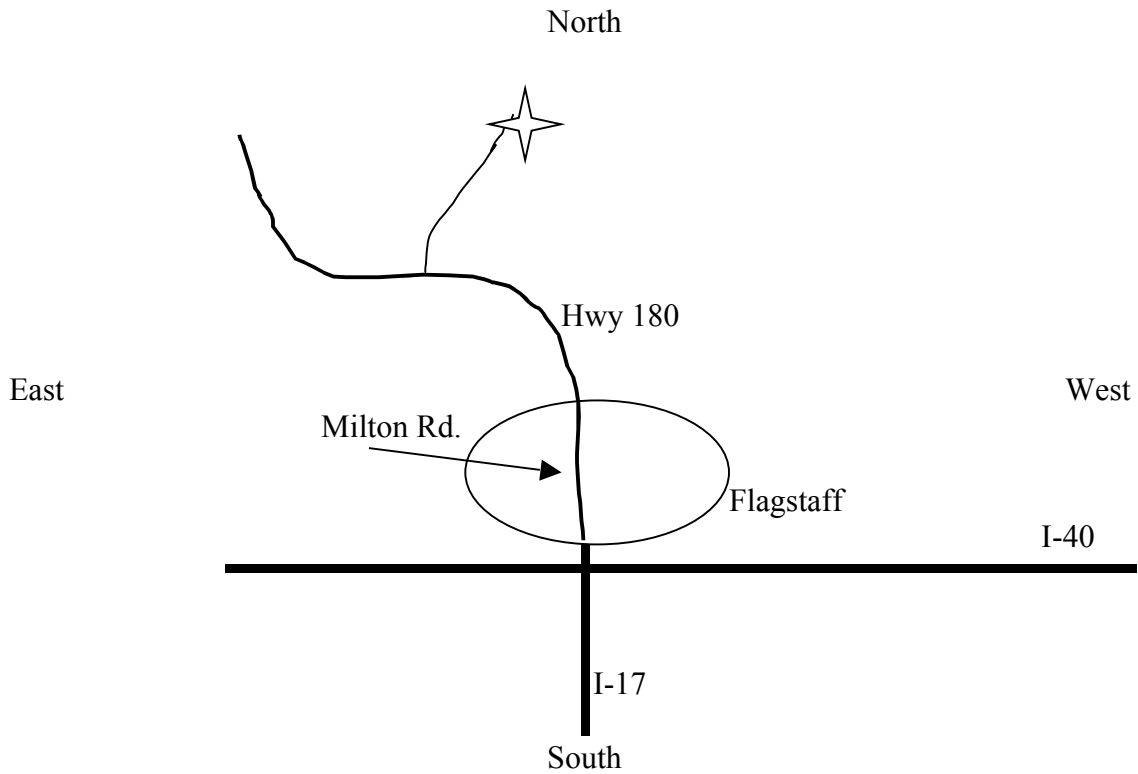

## Skiing and Snowboarding Venue

### Arizona Snow Bowl

23 E. Aspen Ave., Flagstaff, AZ 86001

(928)213-1117

- Take I-17 North to Flagstaff.
- I-17 ends in Flagstaff and turns into Milton Rd.
- Take Milton Rd. North to Highway 180.
- Head Northwest on Highway 180.
- Turn North onto the Snow bowl turnoff about 10 miles outside of Flagstaff.
- The Snow bowl turnoff is highly marked, the turnoff is at mile marker 224.