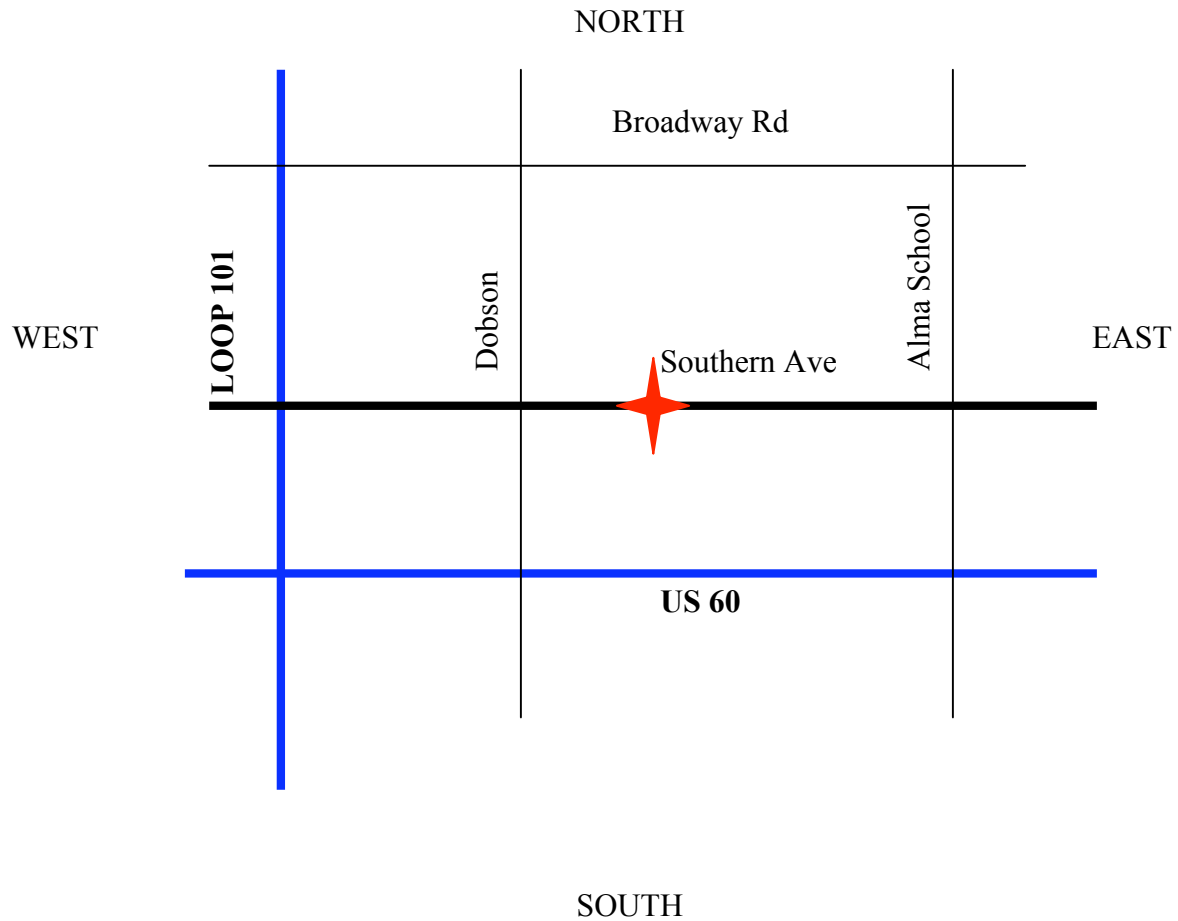

# Shape Up AZ “Live Event”

## Mesa Community College

1833 W Southern Ave.  
Mesa, AZ 85202

- Take the Loop 101 South
- Exit at Southern Ave.
- Travel East on Southern Ave past Dobson
- Mesa Community College is located on the South Side of Southern Ave.