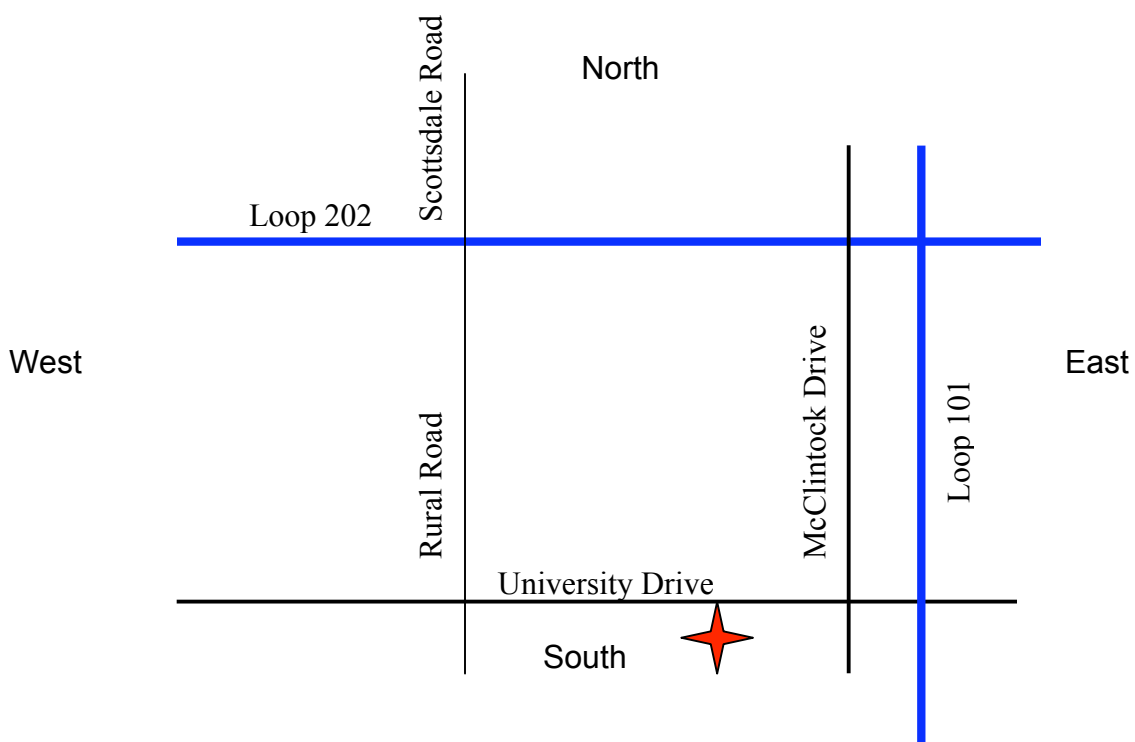

# Rock Climbing 2010 Winter Games

## Phoenix Rock Gym

1353 E University Dr Tempe, AZ 85281

- Take the AZ-202-LOOP E ramp.
- Take the SCOTTSDALE RD exit, EXIT 7, toward RURAL RD.
- Turn RIGHT onto S RURAL RD.
- Turn LEFT onto E UNIVERSITY DR.
- Phoenix Rock Gym is on the RIGHT.