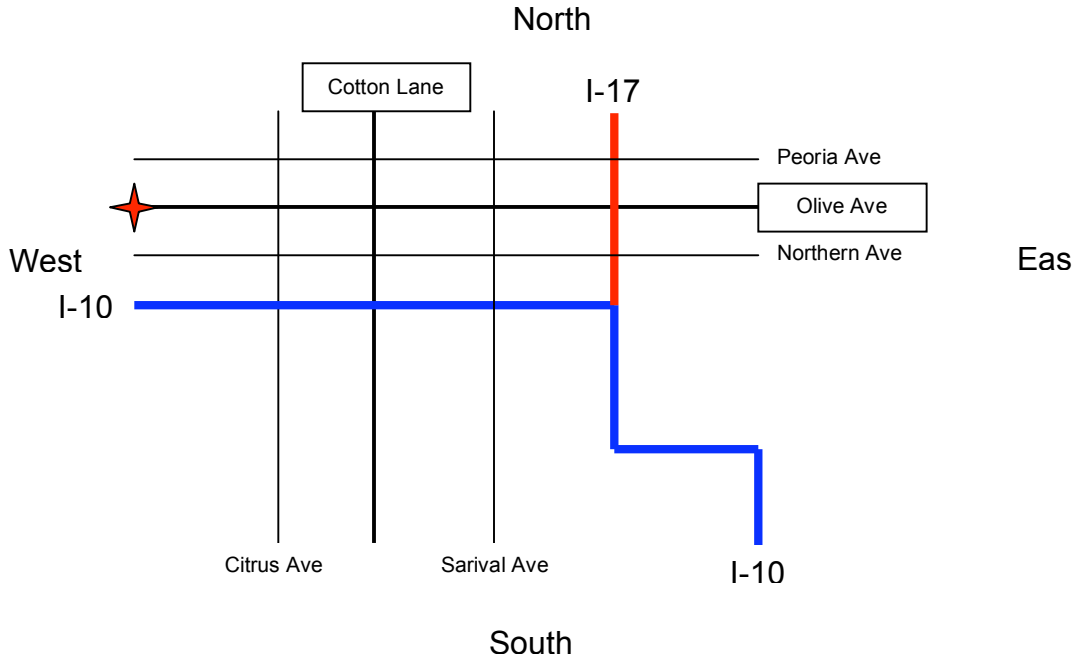

Mountain Bike Cycling Venue

White Tank Mountain Regional Park

13025 N. White Tank Mountain Road, Waddell, AZ 85355

- Take I-10 **West** to Cotton Lane
- Head **North** on Cotton Lane to Olive Ave
- Head **West** on Olive Ave through White Tank Mountain Regional Park entrance
- Inside the park, turn **North** on White Tank Mountain Rd.
- The race is at Sonoran Trail Loop at the North end of the park