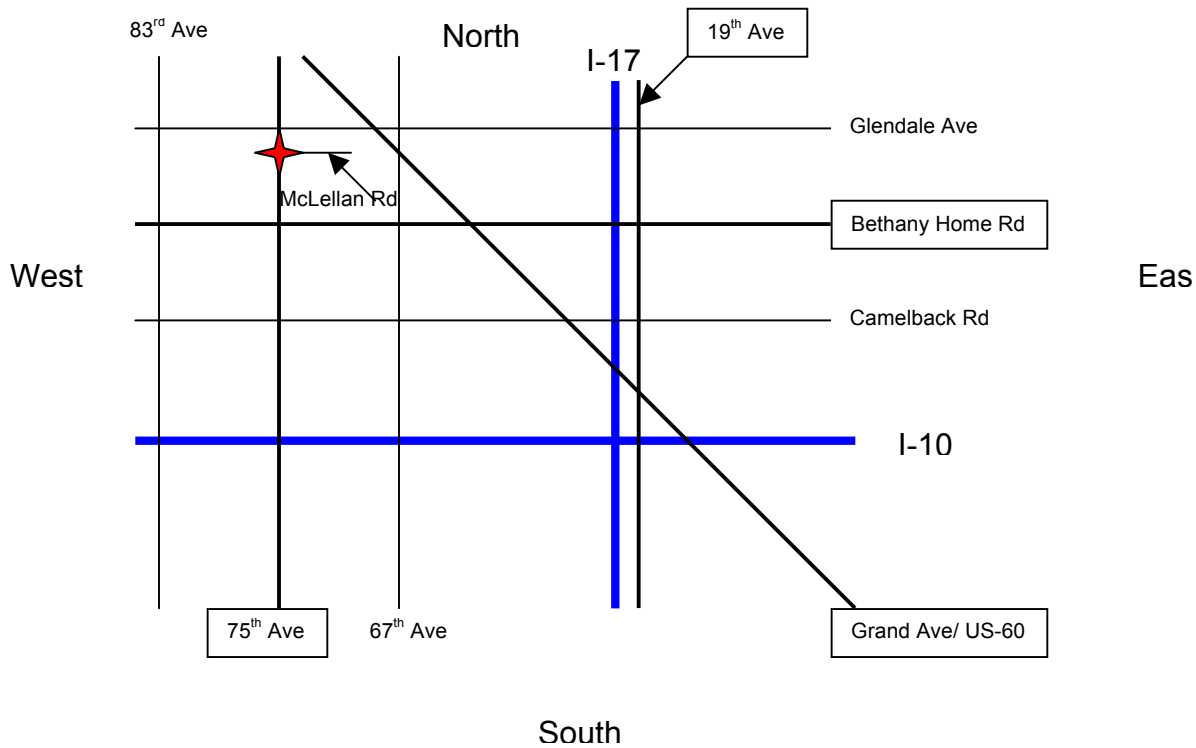

Jump Rope Venue

Independence High School

6602 N 75th Ave, Glendale, AZ

- Take I-10 West to 19th Ave (exit 143c)
- Head North on 19th Ave until Grand Ave/ US-60
- Head North on Grand Ave/ US-60 until Bethany Home Rd
- Head West on Bethany Home Rd until 75th Ave
- Head North on 75th Ave
- Independence High School is between Bethany Home Rd and Glendale Ave