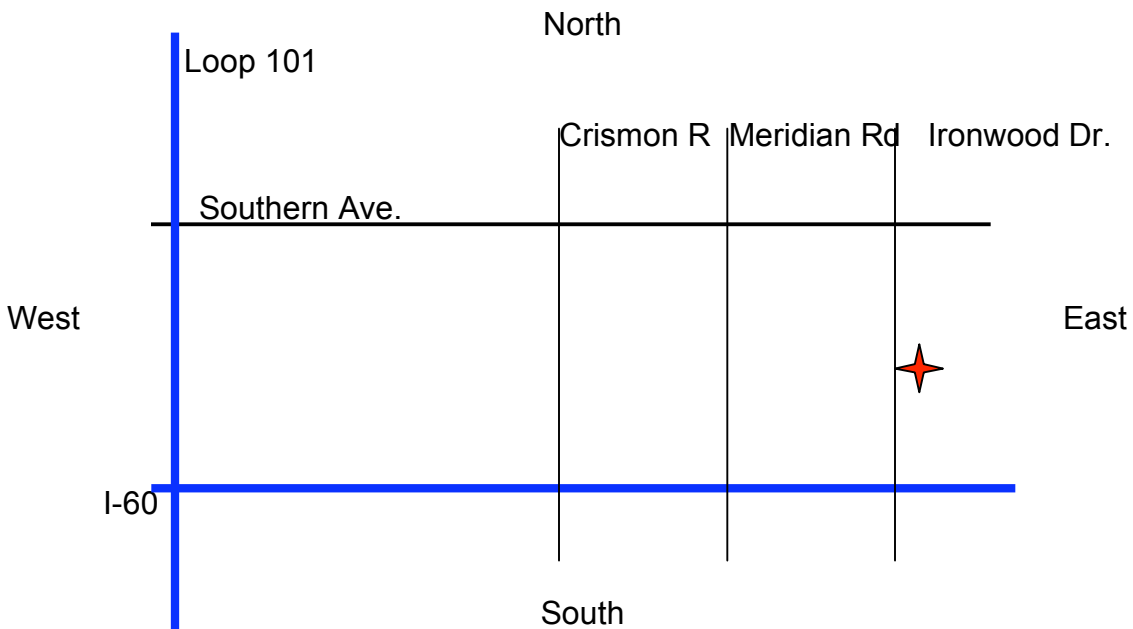

# Jump Rope Venue

## Apache Junction High School

---

2525 S. Ironwood, Apache Junction, AZ

- Take Loop 101 south to I-60
- Take I-60 east, until Ironwood Dr.
- Exit at Ironwood Dr. and head north
- It will be on the east side of the road before you reach Southern Ave.