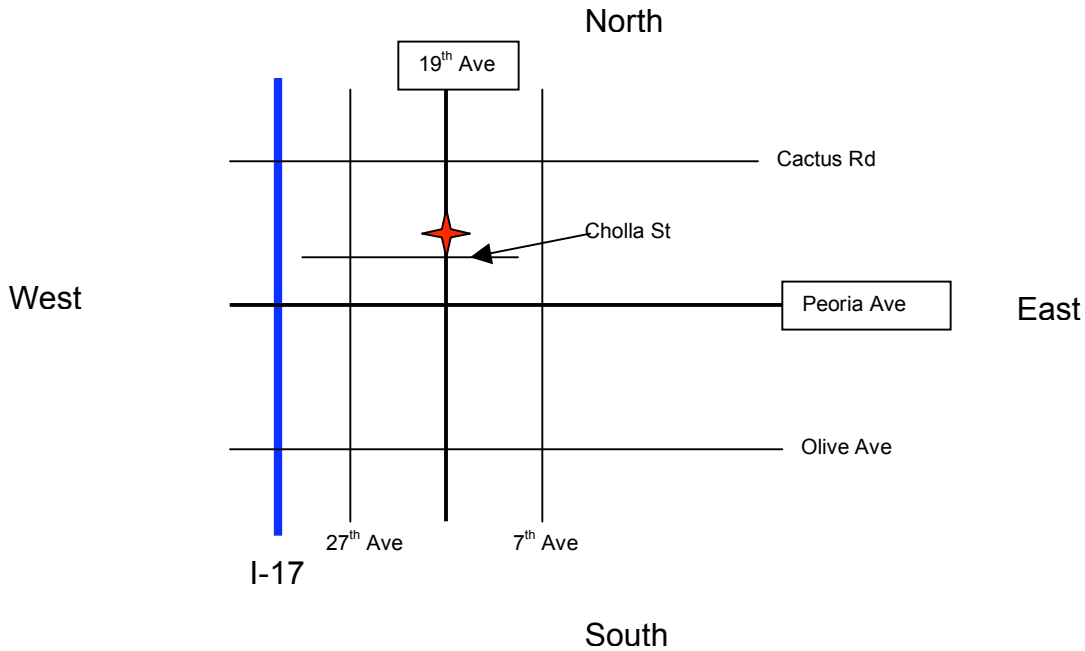

In-Line Hockey Venue

The Castle Sports Club

11420 N. 19th Ave, Phoenix, AZ

- Take the I-17 (toward Flagstaff) to Peoria Ave (Exit 208)
- Head East on Peoria Ave until 19th Ave
- Head North on 19th Ave
- The Castle Sports Club is on the West side of 19th Ave, just past Cholla St