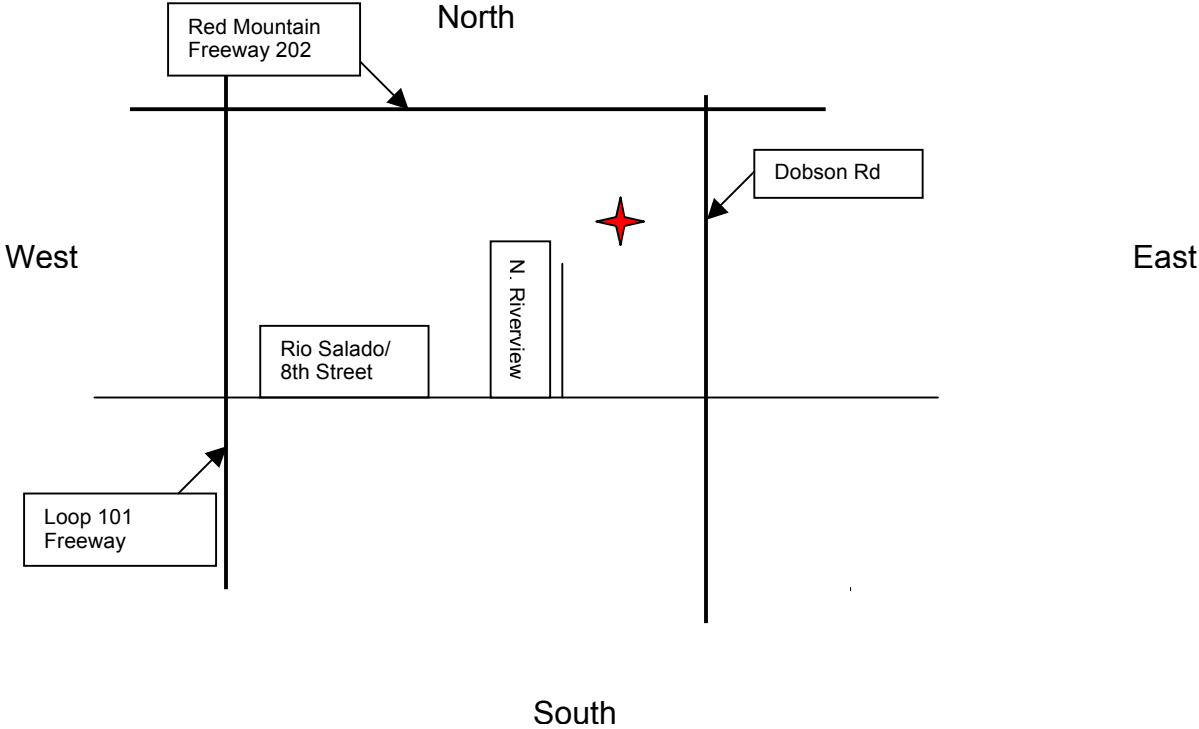

Flag Football Venue

Riverview Park

2100 W.8th Street, Mesa, AZ 85201

- Head North on Loop 101
- Exit on Rio Salado Pkwy/8th St and head East
- Turn Left on N. Riverview