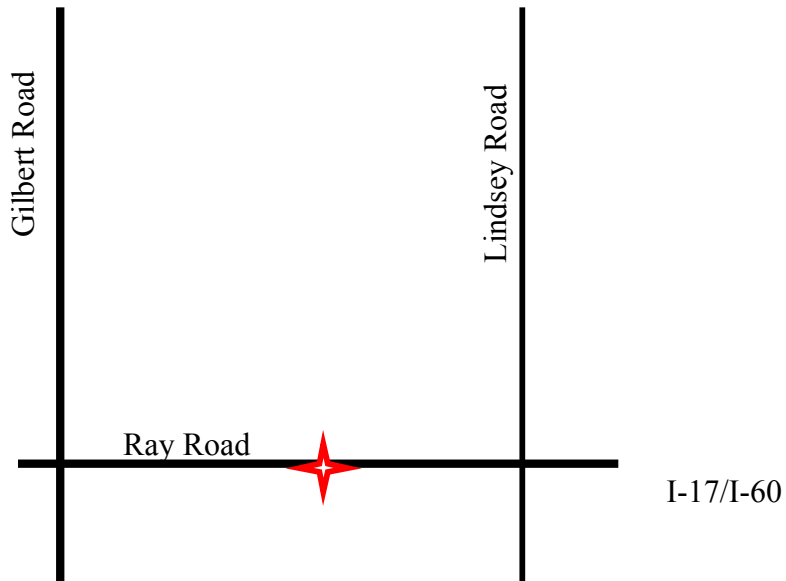

# Equestrian Venue

**Crossroad Farm**

460 E. Ray Road  
Gilbert, Arizona 85296

- Driving south on Gilbert Road
- Head east on Ray Road
- Venue should be located just past Mustang Drive