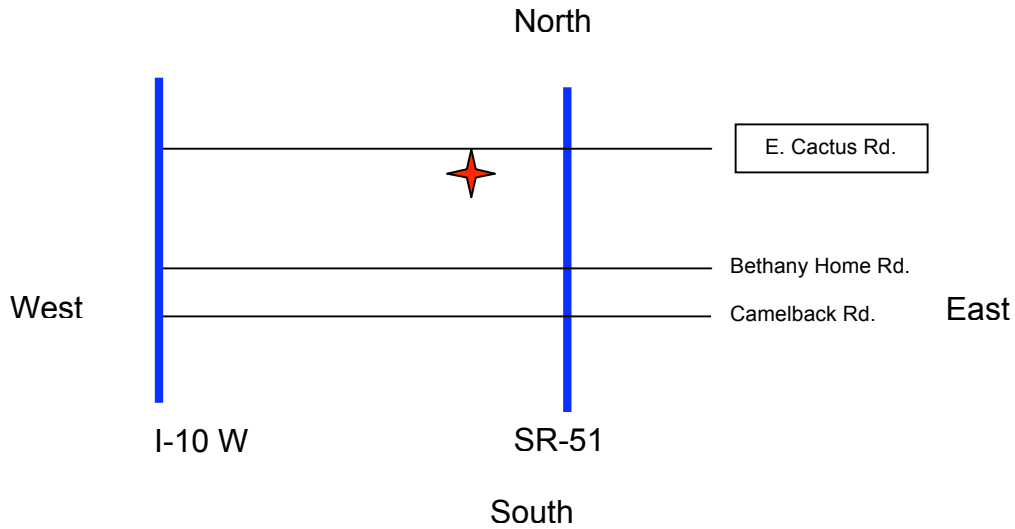

Dodgeball Venue

Southwestern College

2625 E Cactus Rd, Phoenix, AZ 85032

- Take I-10 W to **SR-51 North**.
- Exit the highway at **Cactus Road** (exit 10).
- Keep to the left off of the exit and turn left onto **East Cactus Road**.
- Southwestern College is on the **left** side of E. Cactus Rd at 26th Street.