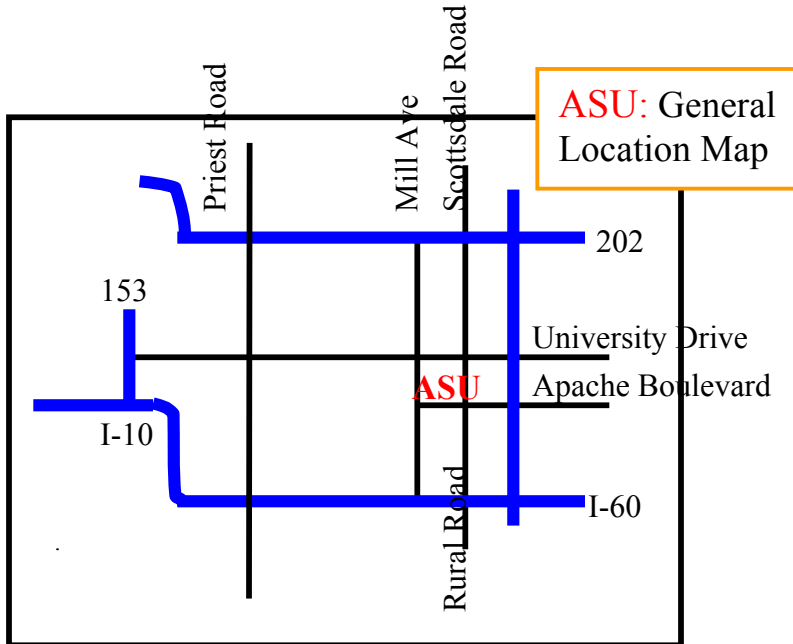

# Dodgeball Venue

## Student Recreation Center, ASU

ASU, Normal Street  
Tempe, Arizona

I

- Take the 202 towards Tempe
- Exit at Rural Road/Scottsdale Road exit
- Go South on Rural Road towards ASU main campus
- Turn West on Apache Boulevard
- Turn right (North) at the second light, on Normal
- The Student Recreation Center is directly on the right

\*\*\*Please be advised that parking is limited to Visitor Parking lots and One Hour metered spaces. Public parking can be found adjacent to the SRC. Additional parking can be found at the southeast corner of Terrace Drive and McAllister Avenue. Cost is \$1 per hour.\*\*\*