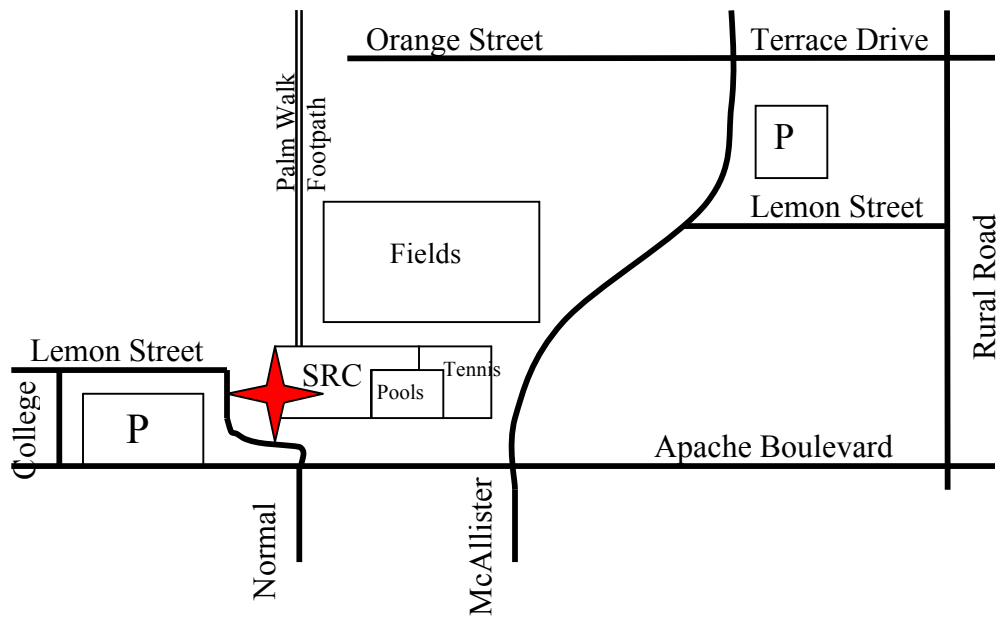

# Dodgeball Venue

## Student Recreation Center, ASU

ASU, Normal Street  
Tempe, Arizona

I

- Take the 202 towards Tempe
- Exit at Rural Road/Scottsdale Road exit
- Go South on Rural Road towards ASU main campus
- Turn West on Apache Boulevard
- Turn right (North) at the second light, on Normal
- The Student Recreation Center is directly on the right

\*\*\*Please be advised that parking is limited to Visitor Parking lots and One Hour metered spaces. Public parking can be found adjacent to the SRC. Additional parking can be found at the southeast corner of Terrace Drive and McAllister Avenue. Cost is \$1 per hour.\*\*\*