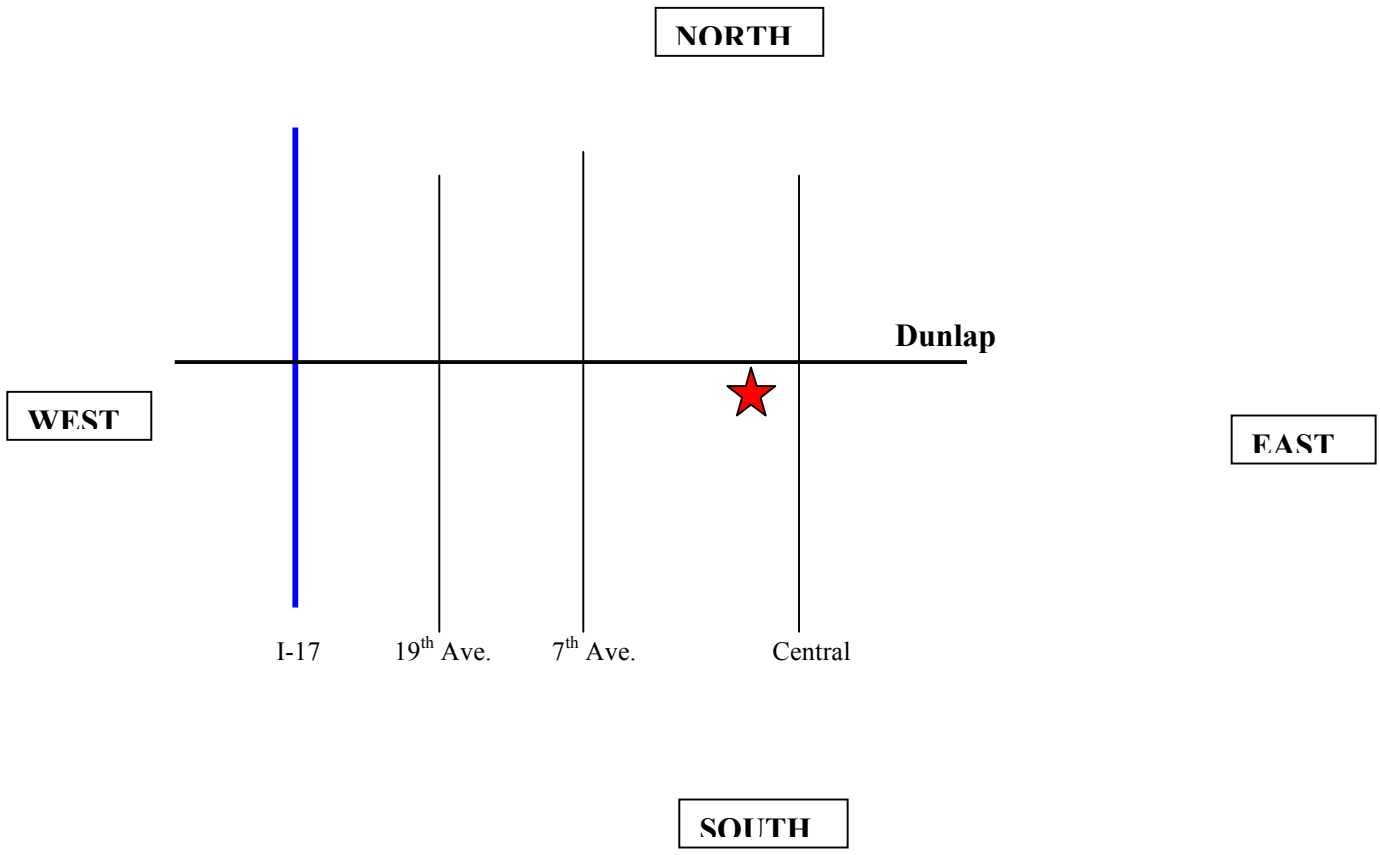

Baton Twirling Venue

Sunnyslope High School

35 W. Dunlap
Phoenix, AZ 85021

- Take I-17 **North** to Dunlap
- Exit **East** (right) on Dunlap
- School is on the **south** side of Dunlap **past** 7th Avenue