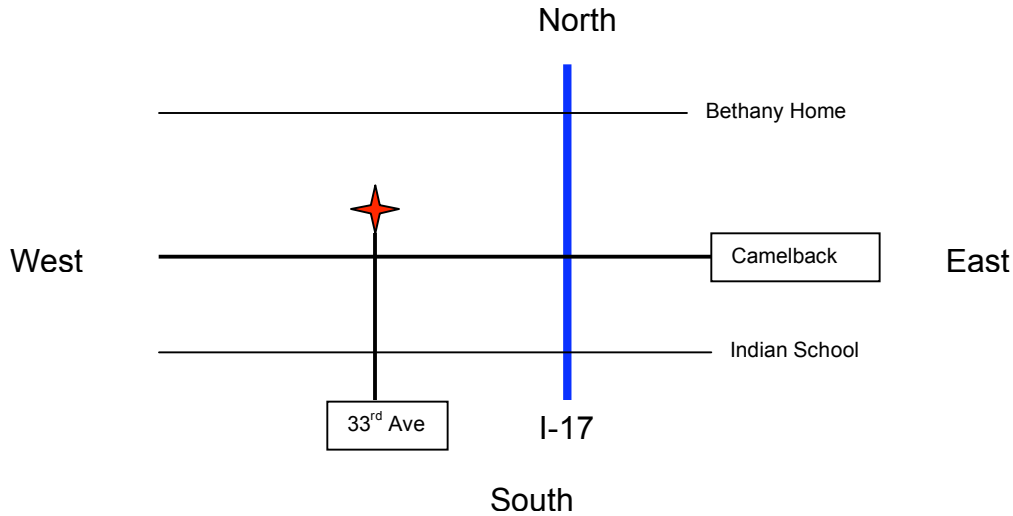

Baton Twirling Venue

Grand Canyon University

3300 West Camelback Road, Phoenix, AZ

- Take I-17 to Camelback Rd
- Head **West** on Camelback Rd to 33rd Ave.
- Head **North** on 33rd Ave. into the campus through the main entrance gate off Camelback Rd.
- Turn **West** (left) at Administration Ave. inside the campus and continue until it ends.
- Turn **North** (right) at 34th Ave. inside the campus and go past the Weidenaar Building Complex
- Find parking in lot between Weidenaar Building Complex and Gymnasium or along east side of Gymnasium

SEE MAP BELOW FOR LOCATION INSIDE CAMPUS