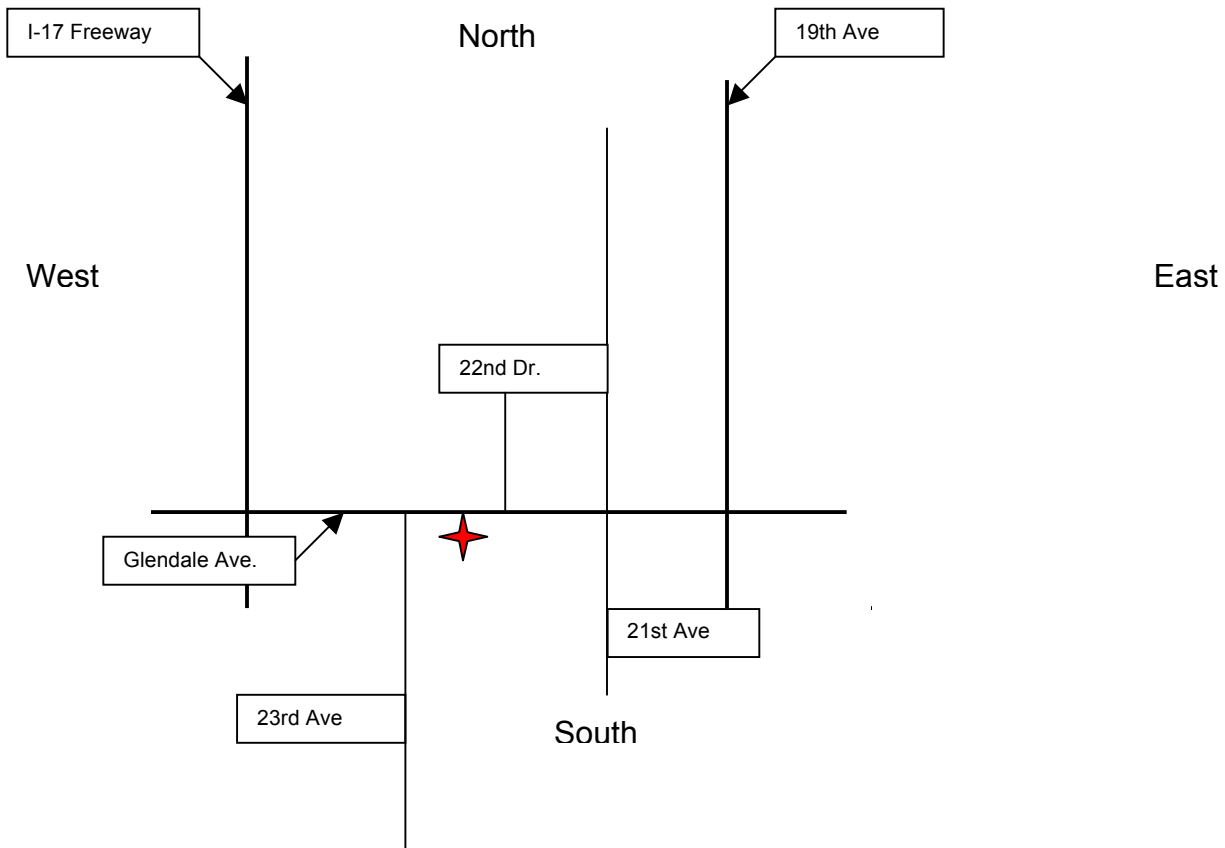

Basketball Venue

Washington High School

2217 W. Glendale Ave Phoenix, AZ 85021

- Head North on I-17
- Exit on Glendale Ave and head East
- The school will be on the right hand side after passing 23rd Ave