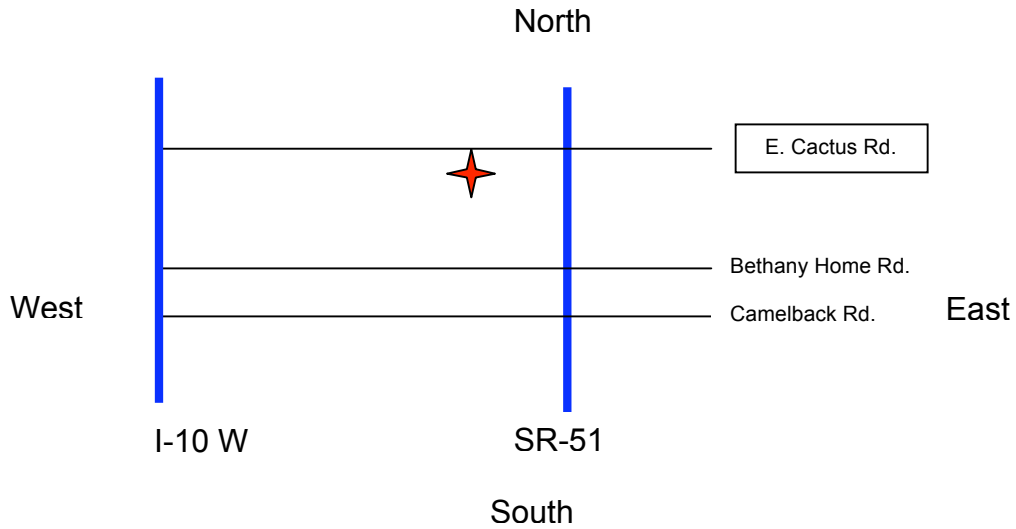

Basketball Venue

Southwestern College

2625 E Cactus Rd, Phoenix, AZ 85032

- Take I-10 W to **SR-51 North**.
- Exit the highway at **Cactus Road** (exit 10).
- Keep to the left off of the exit and turn left onto **East Cactus Road**.
- Southwestern College is on the **left** side of E. Cactus Rd at 26th Street.