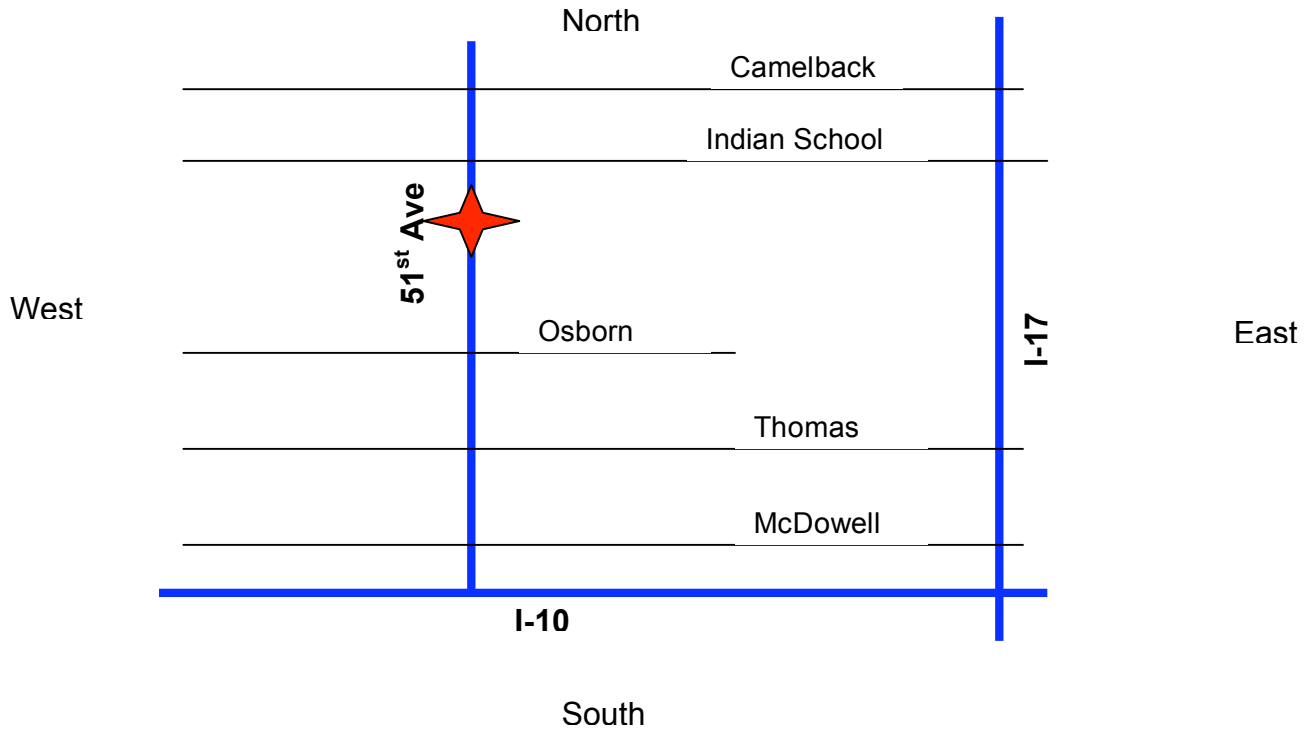

Baseball- Adult Venue

Maryvale Baseball Complex

3600 N. 51st Ave. Phoenix, AZ 85032

- Take I-17 to Indian School Rd.
- Exit Indian School Rd.
- Travel **West** on Indian School Rd. to 51st Ave
- Turn **South** (left) on 51st Ave
- The Baseball Complex is on the **west** side of 51st Ave