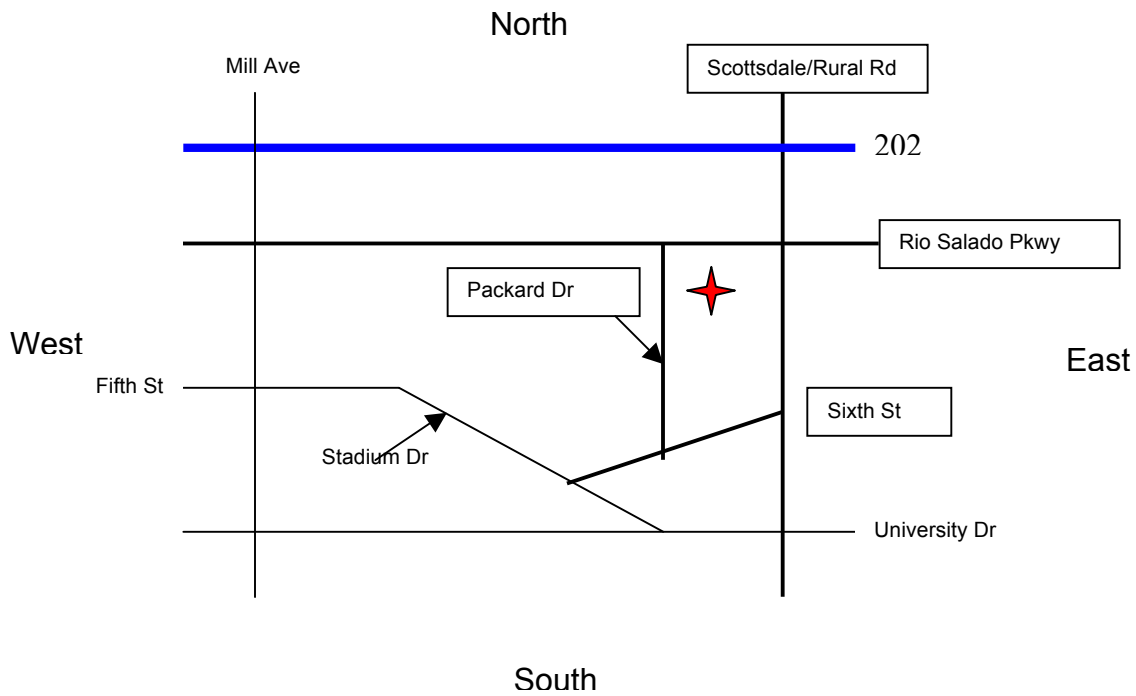

# Baseball Venue

## Packard Stadium, ASU

ASU

Sixth Street  
Tempe, AZ

I

- Take the 202 towards Tempe

- Exit at Rural Road/Scottsdale Road exit
  - Go South on Rural Road towards ASU main campus
  - Head West on Sixth St
  - Park in Lot 59, which runs along Packard Dr and Rio Salado Parkway
- Packard Stadium is on Packard Drive and Rio Salado Parkway