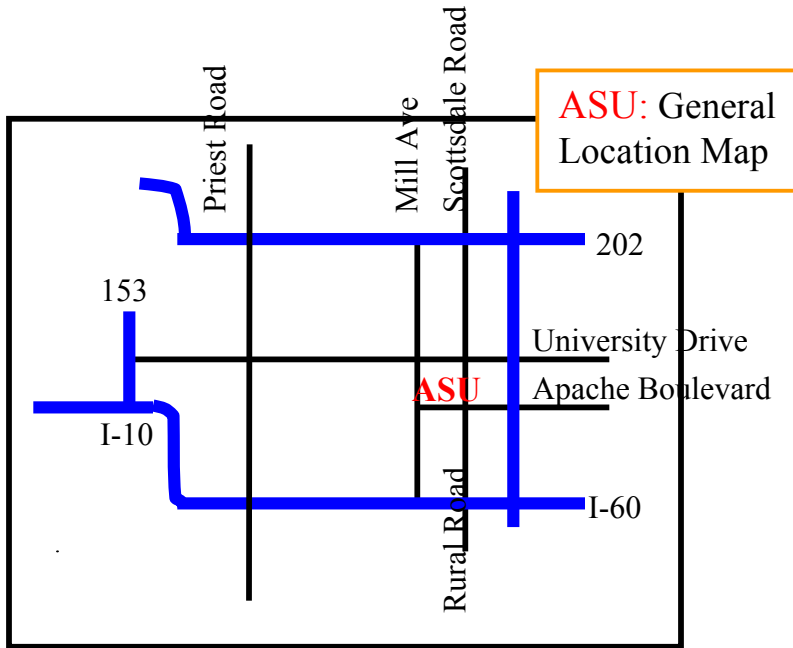

# Baseball Venue

## Packard Stadium, ASU

ASU

Sixth Street  
Tempe, AZ

I

- Take the 202 towards Tempe

- Exit at Rural Road/Scottsdale Road exit
  - Go South on Rural Road towards ASU main campus
  - Head West on Sixth St
  - Park in Lot 59, which runs along Packard Dr and Rio Salado Parkway
- Packard Stadium is on Packard Drive and Rio Salado Parkway