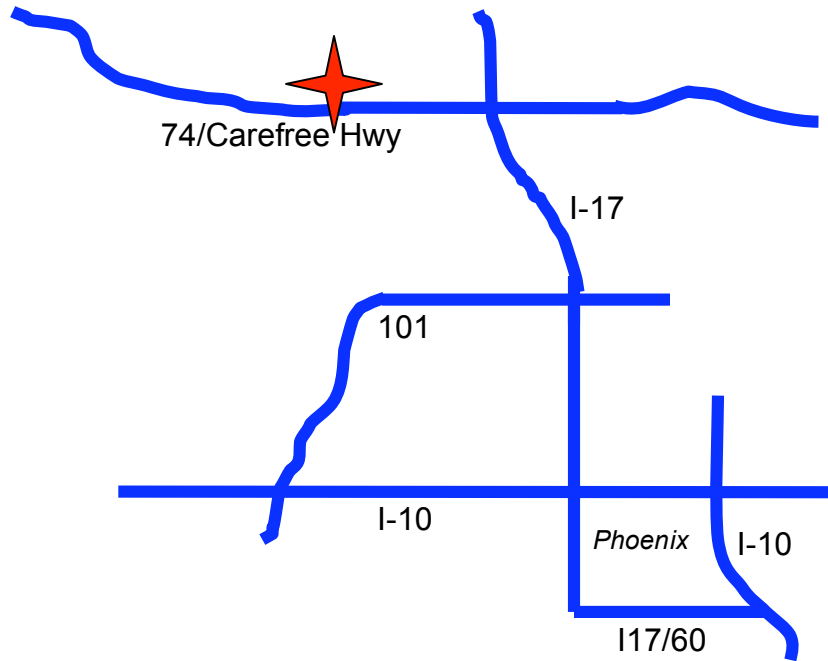

Archery-Youth Venue

Ben Avery/FITA Range

Black Canyon Archery Range
Phoenix, Arizona

- Take I-17 North
- Exit West onto Carefree Highway
- Follow Carefree Highway West
- Take the first right into Ben Avery Shooting Range
- Follow signs to “Archery”