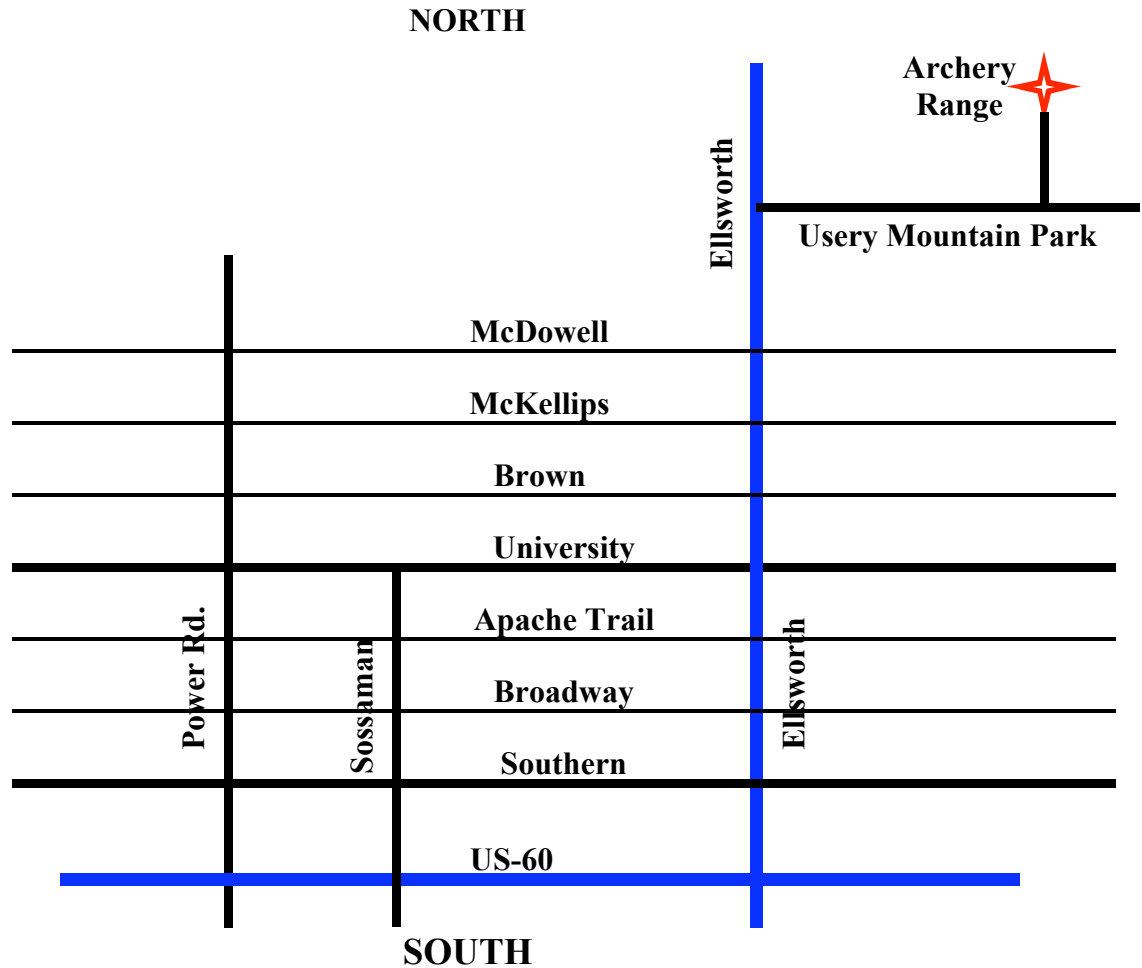

Archery Venue

Usery Park Archery Range-3D

Mesa, Arizona 85207

- Take the US 60 East
- Exit at Ellsworth
- Turn Right onto Usery Mountain Park