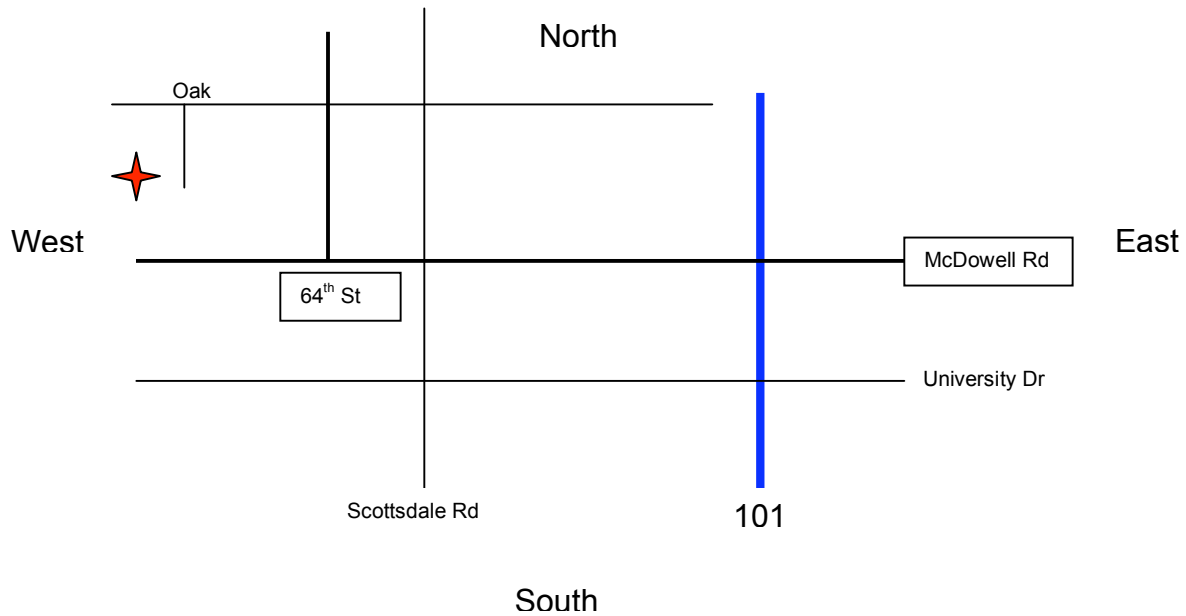

Archery 900 Round Venue

Papago Park

1001 North 52nd Street, Phoenix, AZ 85008

- Take the 202 east to Priest Road
- Head North (right) on Priest pass McDowell Road to Oak
- Turn left (west)
- Enter the park on the left
- Turn left on drive to range