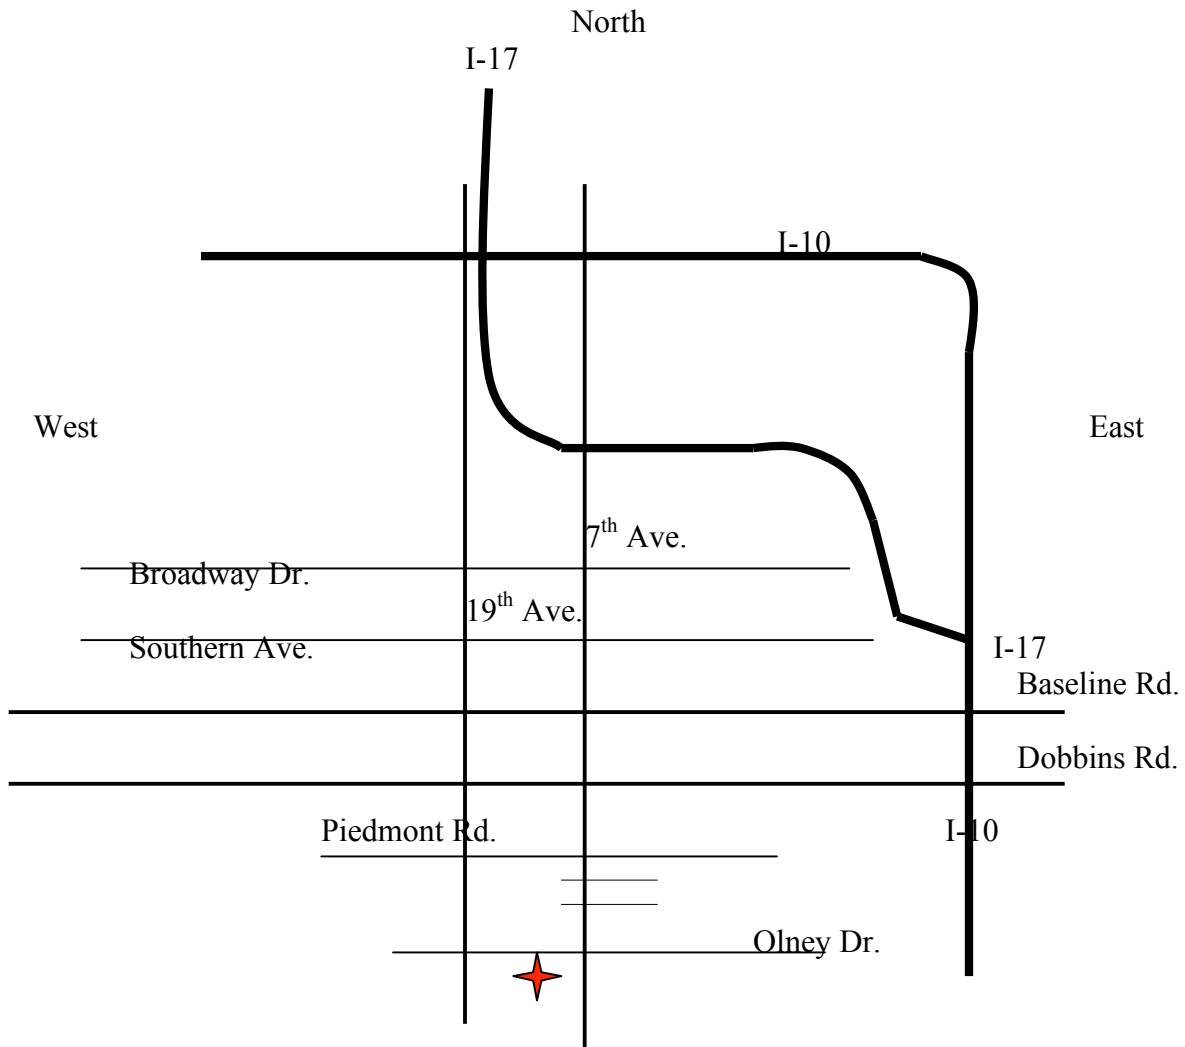

Shooting Venue

Phoenix Rod & Gun Club

915 W. Olney Dr., Phoenix, AZ 85041

(602)276-0510

South

- Take either I-10 or I-17 into Central Phoenix.
- Exit at 7th Ave. turn south
- Head south for about 7-8 miles until you reach Olney Dr.
- Turn West on Olney Dr.
- It will be a 100 yards west of 7th Ave on the south side of the road