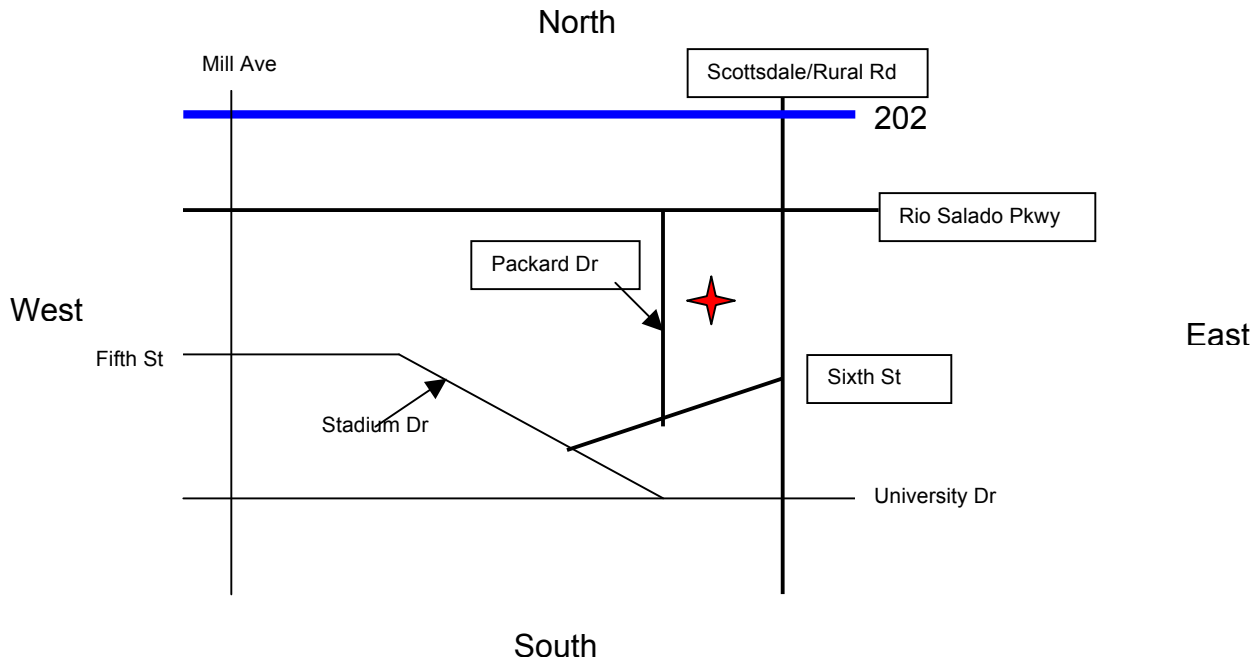

Track and Field Venue

Sun Angel Stadium, ASU

ASU
Tempe, Arizona

I

- Take the 202 to Tempe
- Exit at Rural Road/Scottsdale Road exit
- Go South on Rural Road towards ASU main campus
- Head West Rio Salado Pkwy
- Head South on Packard Dr
- Park in Lot 59, which runs along Packard Dr
- Sun Angel Stadium is behind Lot 59, off Packard Dr