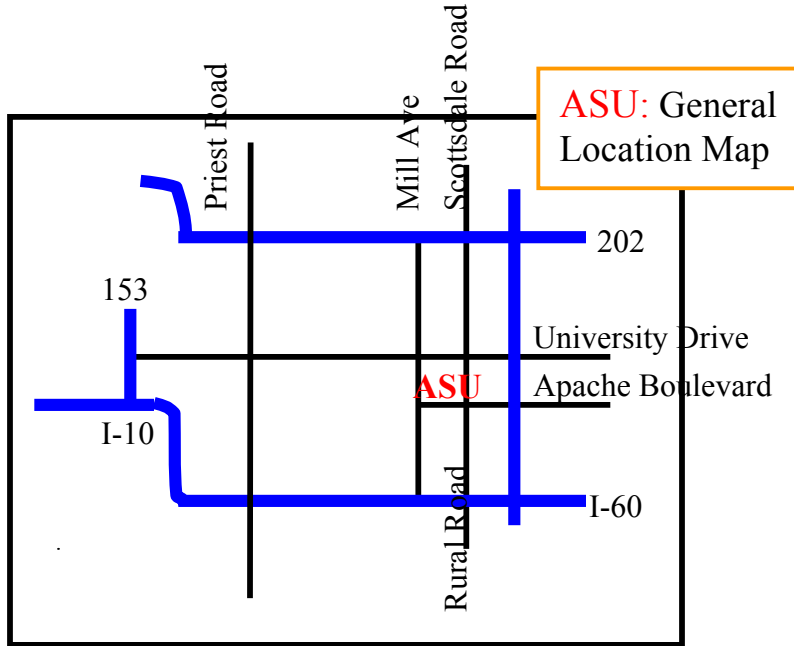

Track and Field Venue

Sun Angel Stadium, ASU

ASU
Tempe, Arizona

I

- Take the 202 to Tempe
- Exit at Rural Road/Scottsdale Road exit
- Go South on Rural Road towards ASU main campus
- Head West Rio Salado Pkwy
- Head South on Packard Dr
- Park in Lot 59, which runs along Packard Dr
- Sun Angel Stadium is behind Lot 59, off Packard Dr