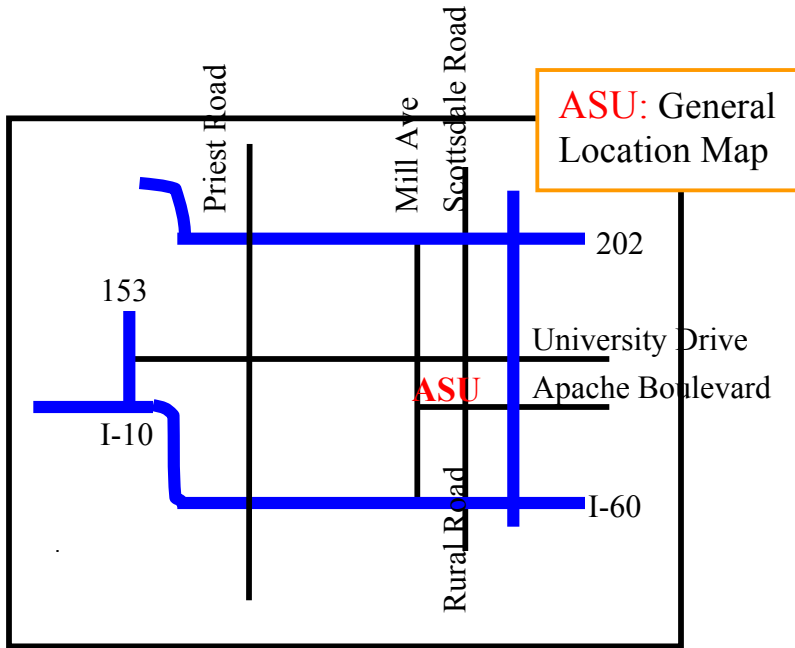

Tennis Venue Whiteman Tennis Center, ASU

ASU
Sixth Street
Tempe, AZ

I

- Take the 202 towards Tempe

- Exit at Rural Road/Scottsdale Road exit
- Go South on Rural Road towards ASU main campus
- Head West on Sixth St
- Park in Lot 59, which runs along Packard Dr and Sixth St
Whiteman Tennis Center is on Rural Rd and Sixth St