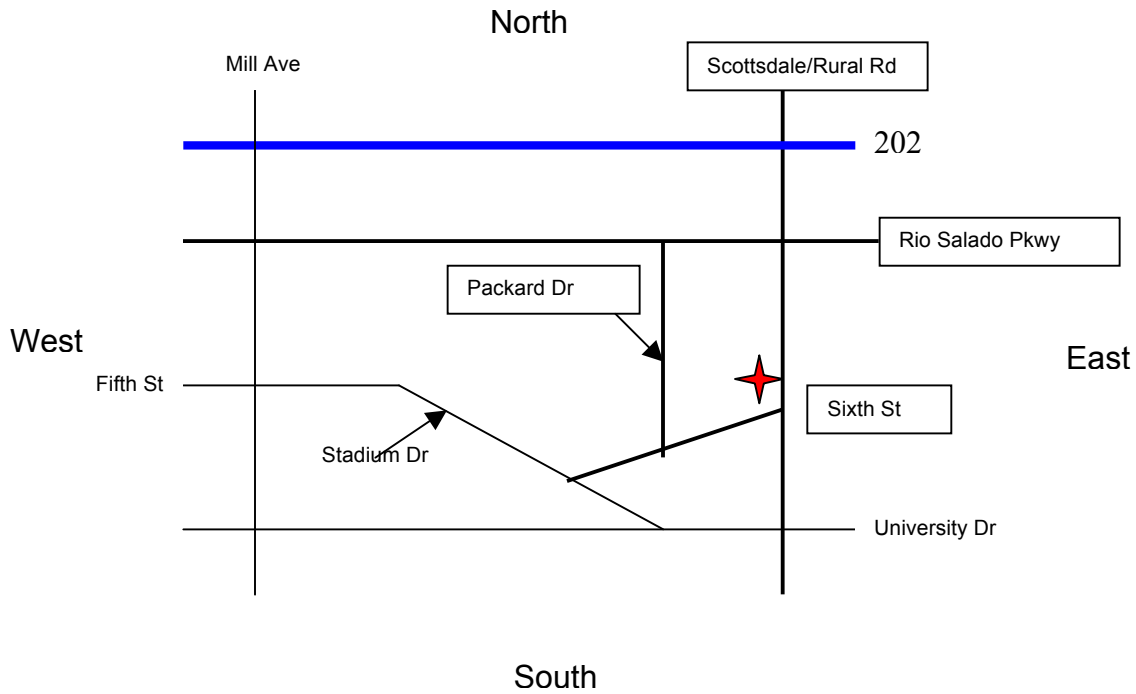

Tennis Venue Whiteman Tennis Center, ASU

ASU
Sixth Street
Tempe, AZ

I

- Take the 202 towards Tempe

- Exit at Rural Road/Scottsdale Road exit
- Go South on Rural Road towards ASU main campus
- Head West on Sixth St
- Park in Lot 59, which runs along Packard Dr and Sixth St
Whiteman Tennis Center is on Rural Rd and Sixth St