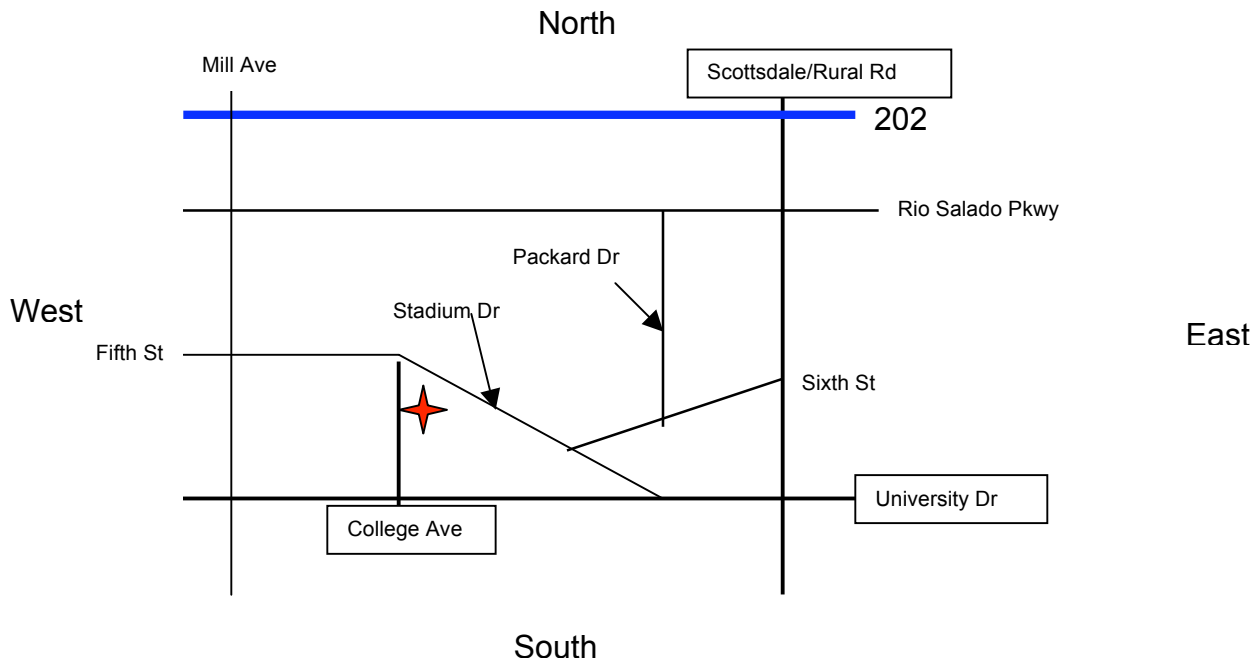

Synchronized Swimming Venue Mona Plummer Pool, ASU

ASU
Tempe, Arizona

I

- Take the 202 to Tempe

- Exit at Rural Road/Scottsdale Road exit
- Go South on Rural Road towards ASU main campus
- Head West on University Dr
- Park in the Public lot on the corner of College Ave and University Dr
- Mona Plummer Pool is in the Aquatic Center on College Ave

***Please be advised that parking is limited to Visitor Parking lots and One Hour metered spaces. Public parking can be found adjacent to the Aquatic Center.