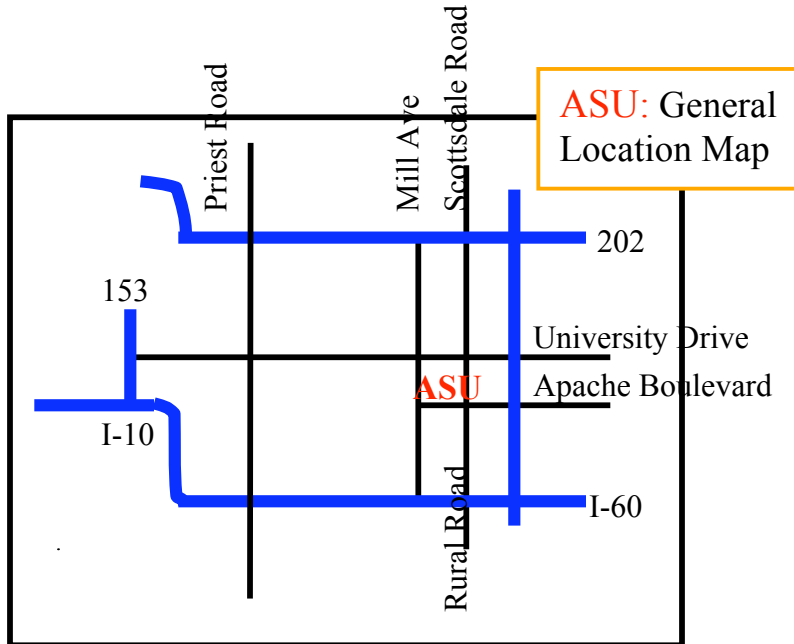

Synchronized Swimming Venue Mona Plummer Pool, ASU

ASU
Tempe, Arizona

I

- Take the 202 to Tempe

- Exit at Rural Road/Scottsdale Road exit
- Go South on Rural Road towards ASU main campus
- Head West on University Dr
- Park in the Public lot on the corner of College Ave and University Dr
- Mona Plummer Pool is in the Aquatic Center on College Ave

***Please be advised that parking is limited to Visitor Parking lots and One Hour metered spaces. Public parking can be found adjacent to the Aquatic Center.