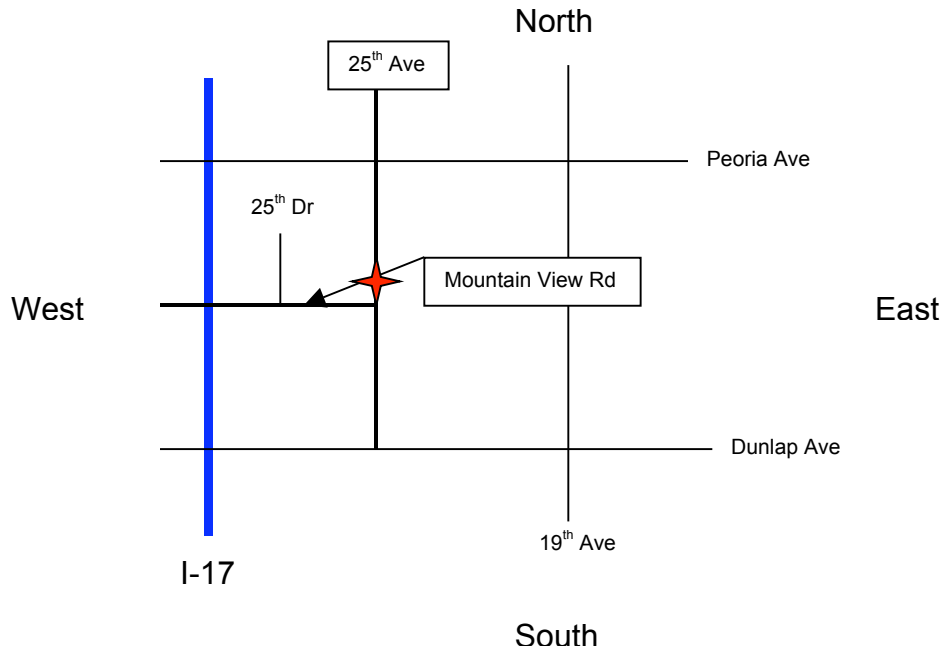

Softball Venue

Rose Monford

9833 N. 25th Ave, Phoenix, AZ

- Take the I-17 (toward Flagstaff) to Mountain View Rd (Exit 207)
- Head East on Mountain View Rd until 25th Ave
- Head North on 25th Ave
- Rose Monford is just past Mountain View Rd in the Cave Creek Sports Complex Park