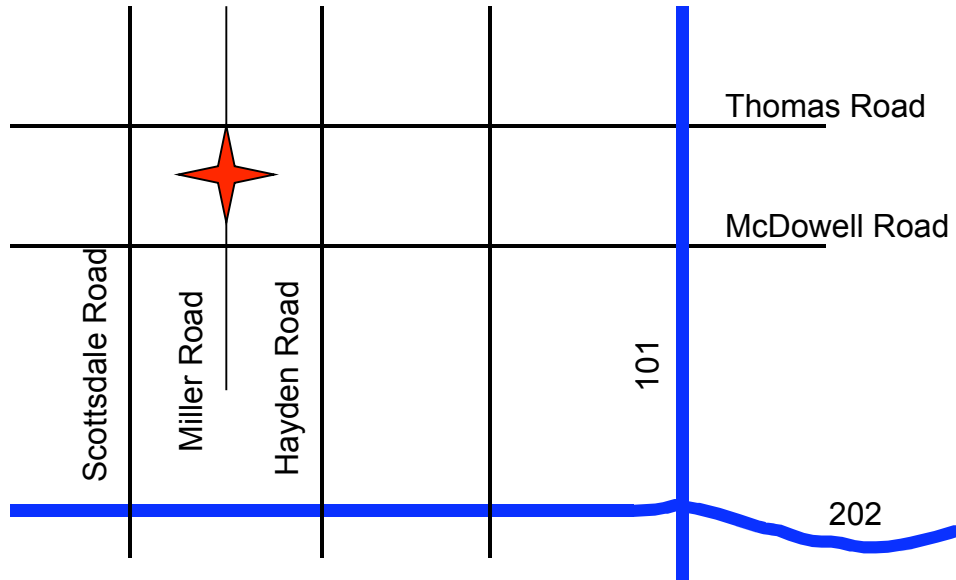

Softball Venue

Eldorado

2311 N. Miller Road
Scottsdale, Arizona

- Take the 101 to McDowell Road
- Go West on McDowell Road
- Turn right (North) on Miller Road
- Eldorado is between McDowell Road and Thomas Road