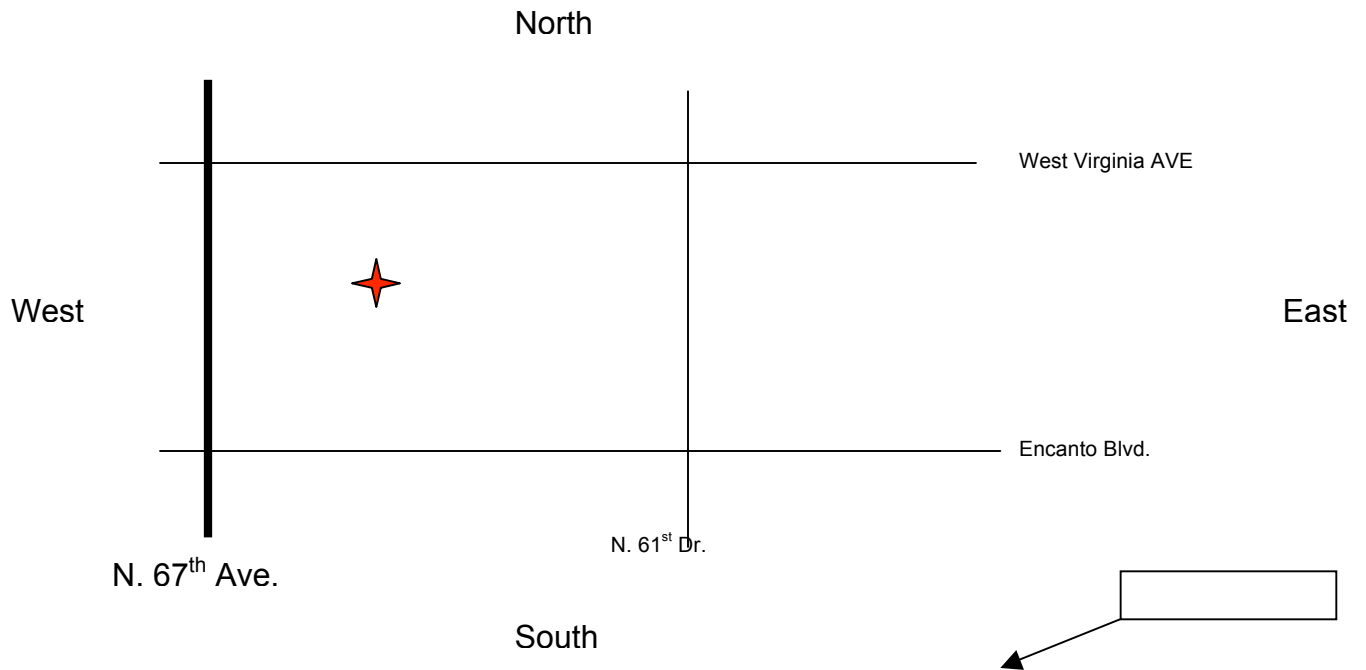

# Softball Venue

## Desert West Sports Complex

6602 W Encanto Blvd, Phoenix, AZ

---

- Take the I-10 W (toward Los Angeles) to 67<sup>th</sup> Ave. (Exit 137)
- Head North onto 67<sup>th</sup> Ave.
- Turn right (east) onto Encanto Blvd.