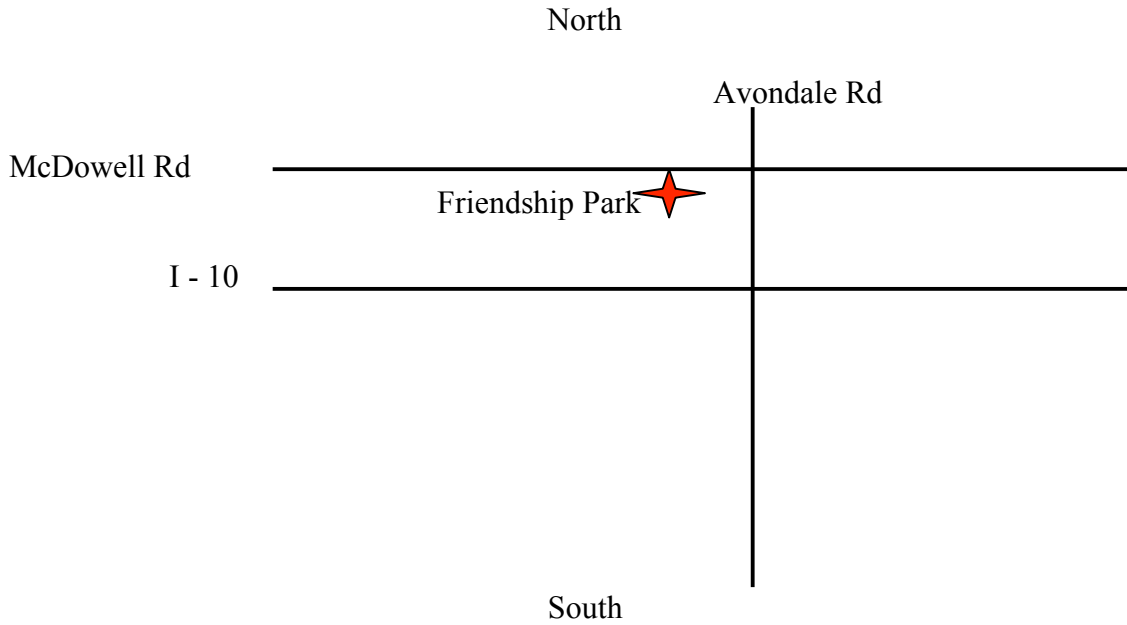

Outdoor Youth Soccer Venue

Friendship Park

12325 W. McDowell Road, Avondale 85323

- Take I-10 West
- Exit N. Avondale Blvd
- Turn right on N. Avondale Blvd
- Turn left on W. McDowell Rd
- The park will be on the left