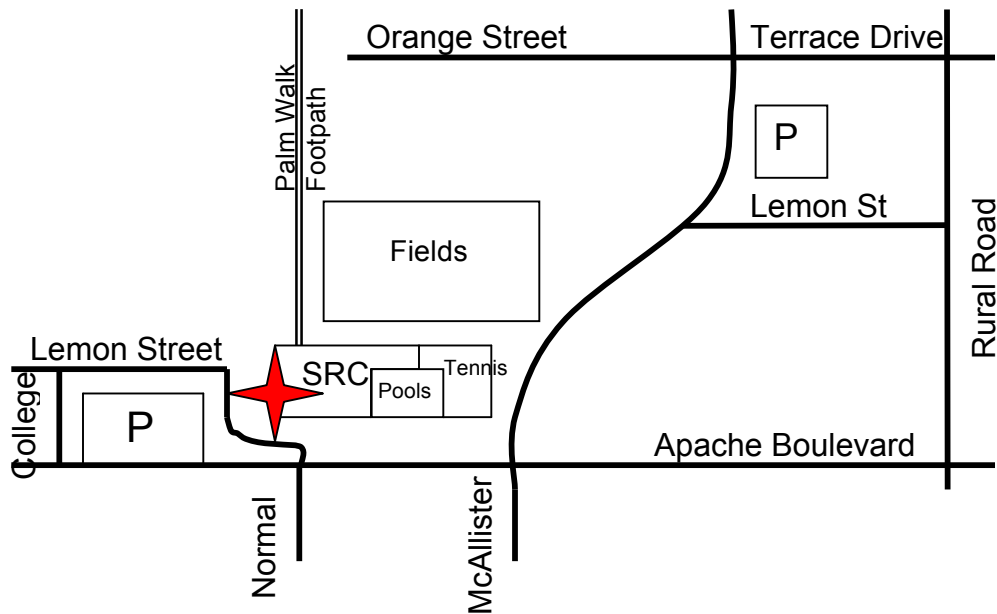

Racquetball Venue Student Recreation Center, ASU

ASU, Normal Street
Tempe, Arizona 85281

I

- Take the 202 towards Tempe
- Exit at Rural Road/Scottsdale Road exit
- Go South on Rural Road towards ASU Main Campus
- Turn West on Apache Boulevard
- Turn right (North) at the second light, on Normal St.
- The Student Recreation Center is directly on the right

Please be advised that parking is limited to Visitor Parking lots and One Hour metered spaces. Public parking can be found adjacent to the SRC. Additional parking can be found at the southeast corner of Terrace Drive and McAllister Avenue. Cost is \$1 per hour.