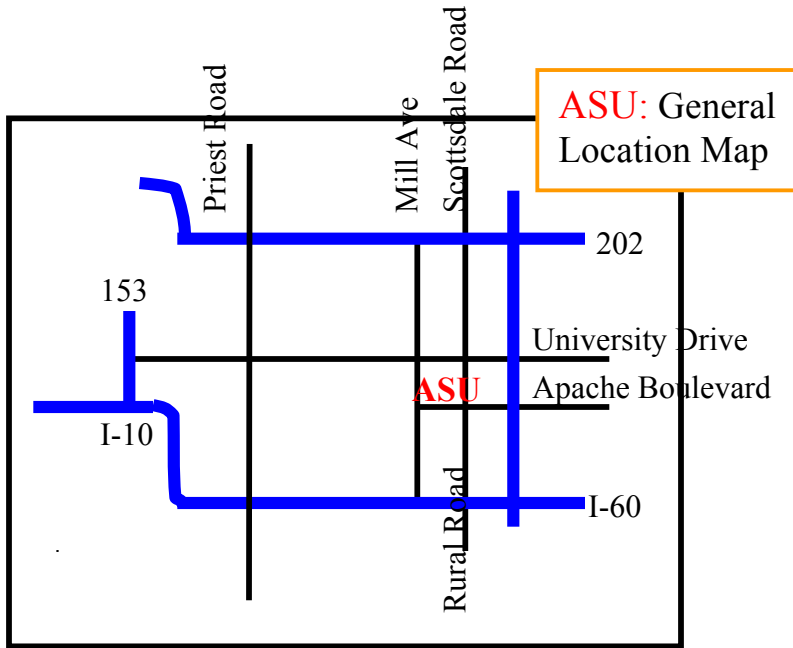

Racquetball Venue Student Recreation Center, ASU

ASU, Normal Street
Tempe, Arizona 85281

I

- Take the 202 towards Tempe
- Exit at Rural Road/Scottsdale Road exit
- Go South on Rural Road towards ASU Main Campus
- Turn West on Apache Boulevard
- Turn right (North) at the second light, on Normal St.
- The Student Recreation Center is directly on the right

Please be advised that parking is limited to Visitor Parking lots and One Hour metered spaces. Public parking can be found adjacent to the SRC. Additional parking can be found at the southeast corner of Terrace Drive and McAllister Avenue. Cost is \$1 per hour.