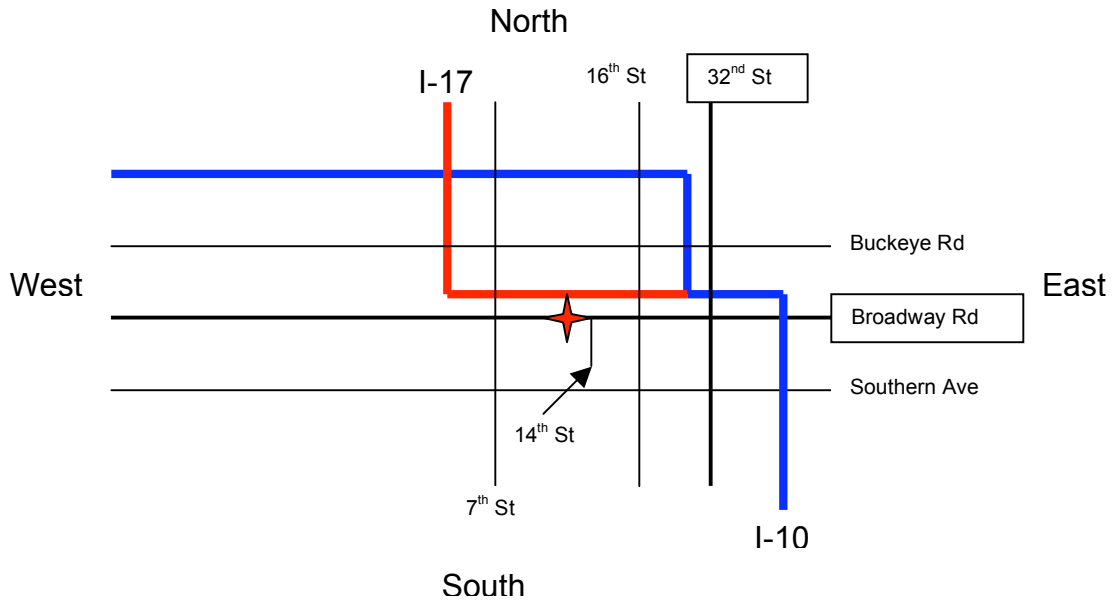

Judo Venue

Salvation Army

1351 E Broadway Rd, Phoenix, AZ

- Take the I-10 to 32nd St
- Head South on 32nd St until Broadway Rd
- Head West On Broadway Rd
- Salvation Army will be just after 14th St