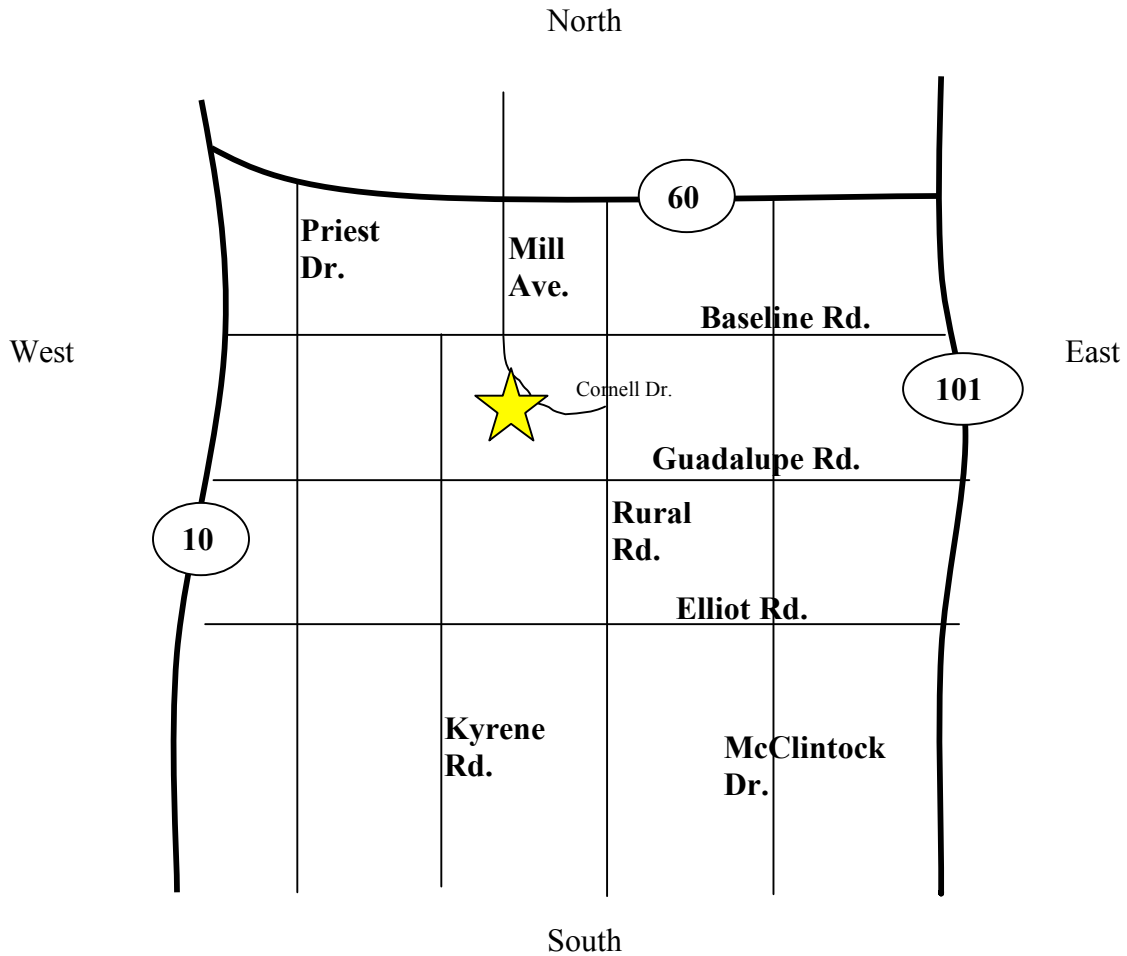

# Football Venue

## Kiwanis Park

5500 S. Mill Ave., Tempe, AZ

---

- Take the US-60 to the Mill Ave. exit.
- Turn south on Mill Ave.
- Continue on Mill Ave. past Baseline, the park will be on your right.
- The tournament will be held at Ballfield #2, located on the map below.