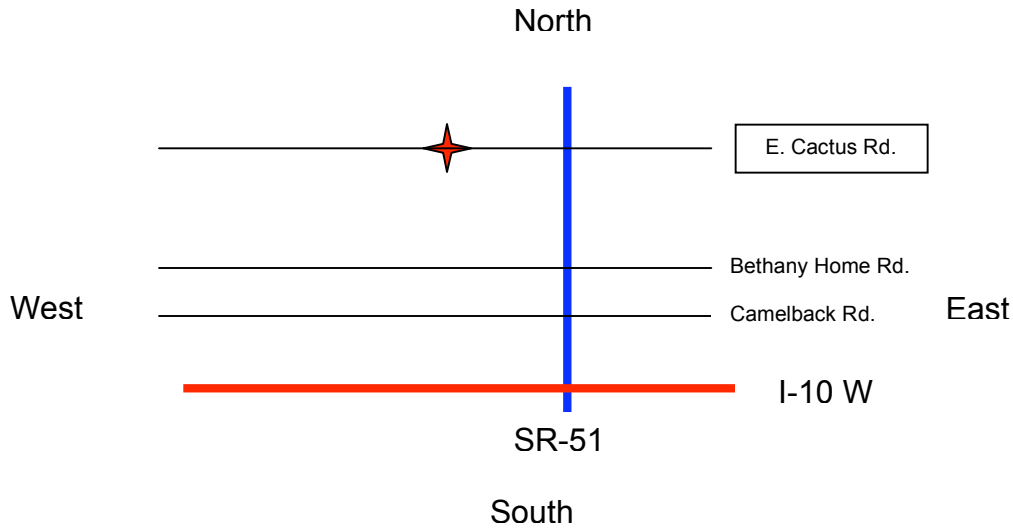

Dodgeball Venue

Southwestern College

2625 E Cactus Rd, Phoenix, AZ 85032

- Take I-10 W to **SR-51 North**.
- After 10 miles, exit the highway at **Cactus Road** (exit 10).
- Keep to the left off of the exit and turn left onto **East Cactus Road**.
- Southwestern College is on the **left** side of E. Cactus Rd.