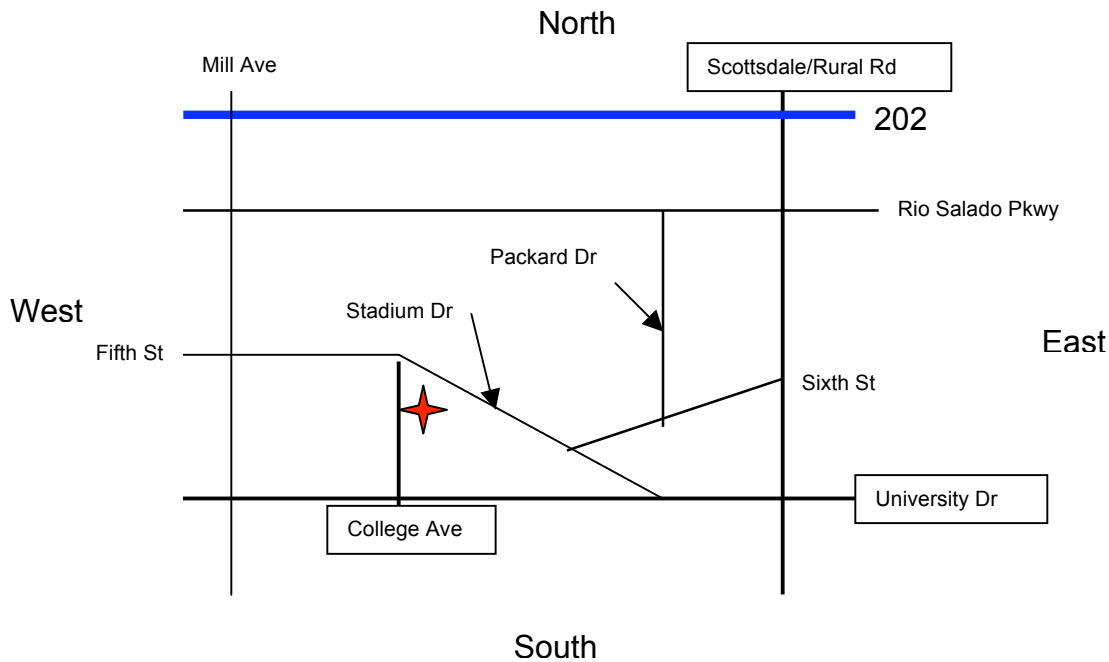

# Diving Venue

## Mona Plummer Pool, ASU

ASU  
Tempe, Arizona

I

- Take the 202 to Tempe

- Exit at Rural Road/Scottsdale Road exit
- Go South on Rural Road towards ASU main campus
- Head West on University Dr
- Park in the Public lot on the corner of College Ave and University Dr
- Mona Plummer Pool is in the Aquatic Center on College Ave

\*\*\*Please be advised that parking is limited to Visitor Parking lots and One Hour metered spaces. Public parking can be found adjacent to the Aquatic Center.