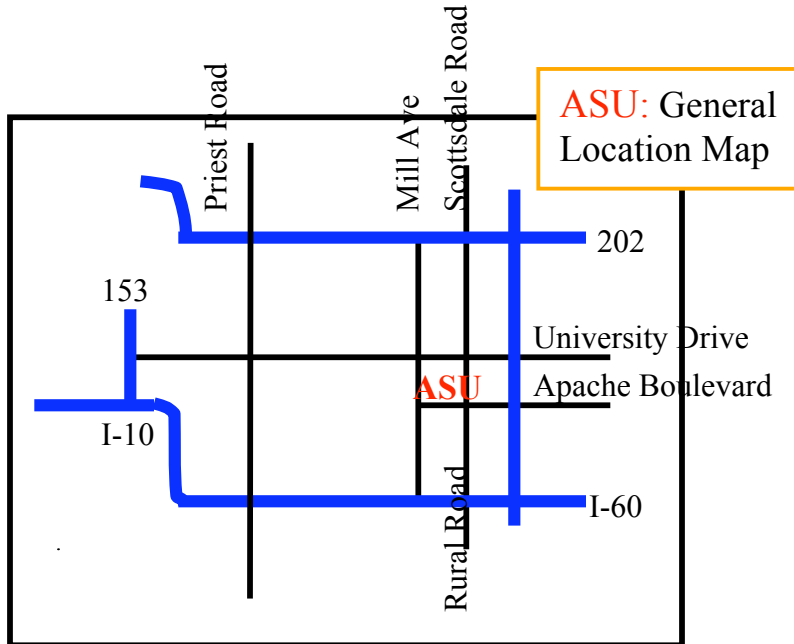

# Diving Venue

## Mona Plummer Pool, ASU

ASU  
Tempe, Arizona

I

- Take the 202 to Tempe

- Exit at Rural Road/Scottsdale Road exit
- Go South on Rural Road towards ASU main campus
- Head West on University Dr
- Park in the Public lot on the corner of College Ave and University Dr
- Mona Plummer Pool is in the Aquatic Center on College Ave

\*\*\*Please be advised that parking is limited to Visitor Parking lots and One Hour metered spaces. Public parking can be found adjacent to the Aquatic Center.