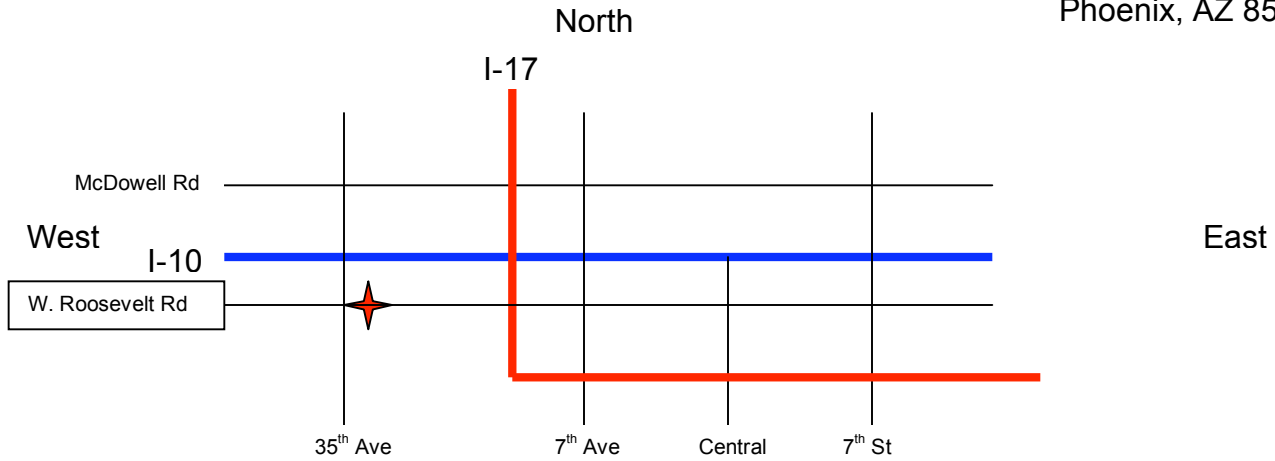

# Boxing Venue

**Carl Hayden High School**

3333 W. Roosevelt St.  
Phoenix, AZ 85009

South

- Take I-10 W to **35<sup>th</sup> Ave** (exit 141).
- Stay **left** off the highway at fork in the road.
- Turn **left** onto West Roosevelt St.
- Carl Hayden High School is on the right side of Roosevelt.