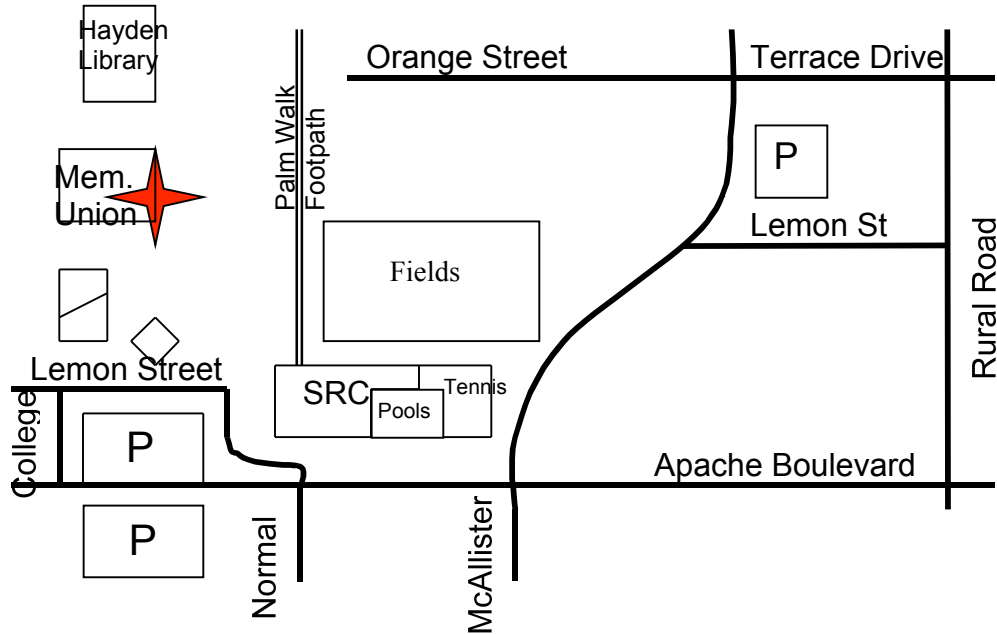

Billiards Venue

Memorial Union, ASU

ASU, Orange Mall
Tempe, Arizona

- Take the 202 towards Tempe
- Exit at Rural Road/Scottsdale Road exit
- Go South on Rural Road towards ASU main campus
- Turn West on Apache Boulevard
- Turn right (North) at the second light, on Normal
- The Memorial Union can only be reached by foot
- After parking, walk north past the Business buildings
- The Memorial Union is located on Orange Mall across from Hayden library. Entrances are located on all sides of the building.

Please be advised that parking is limited to Visitor Parking lots and One Hour metered spaces. Public parking can be found adjacent to the SRC. Additional parking can be found at the southeast corner of Terrace Drive and McAllister Avenue. Cost is \$1 per hour.