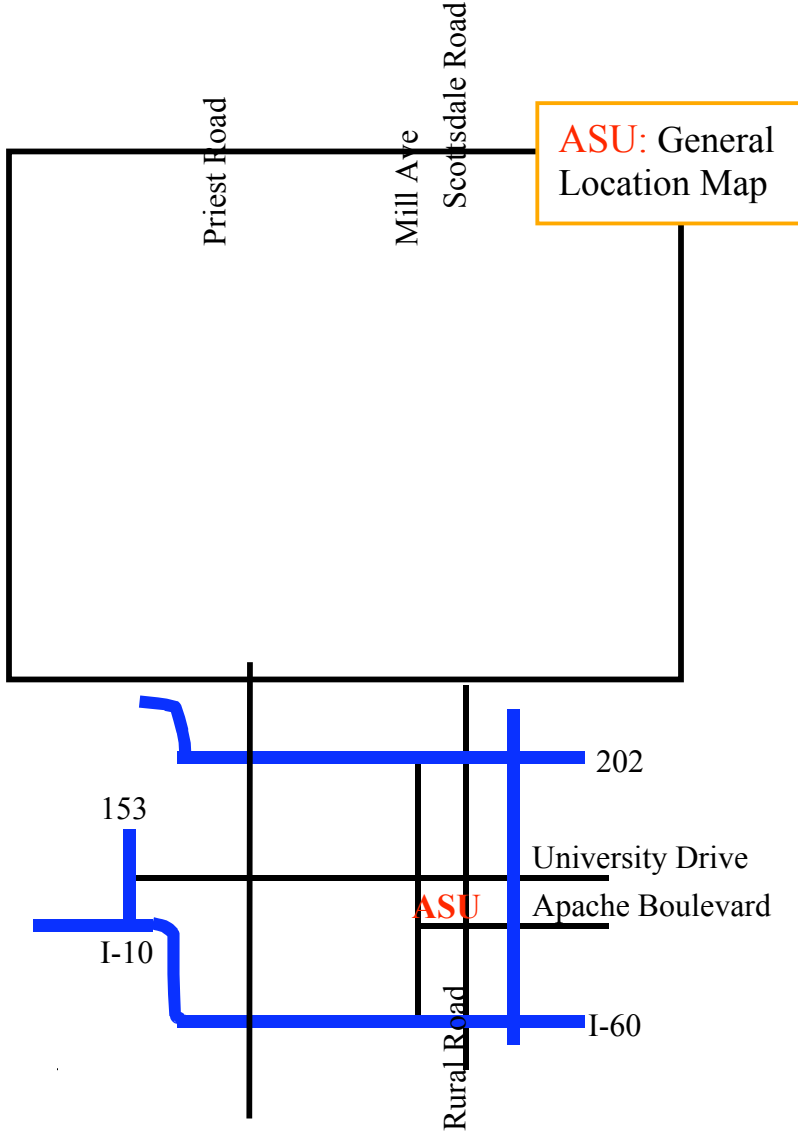

Billiards Venue

Memorial Union, ASU

ASU, Orange Mall
Tempe, Arizona

- Take the 202 towards Tempe
- Exit at Rural Road/Scottsdale Road exit
- Go South on Rural Road towards ASU main campus
- Turn West on Apache Boulevard
- Turn right (North) at the second light, on Normal
- The Memorial Union can only be reached by foot
- After parking, walk north past the Business buildings
- The Memorial Union is located on Orange Mall across from Hayden library. Entrances are located on all sides of the building.

Please be advised that parking is limited to Visitor Parking lots and One Hour metered spaces. Public parking can be found adjacent to the SRC. Additional parking can be found at the southeast corner of Terrace Drive and McAllister Avenue. Cost is \$1 per hour.