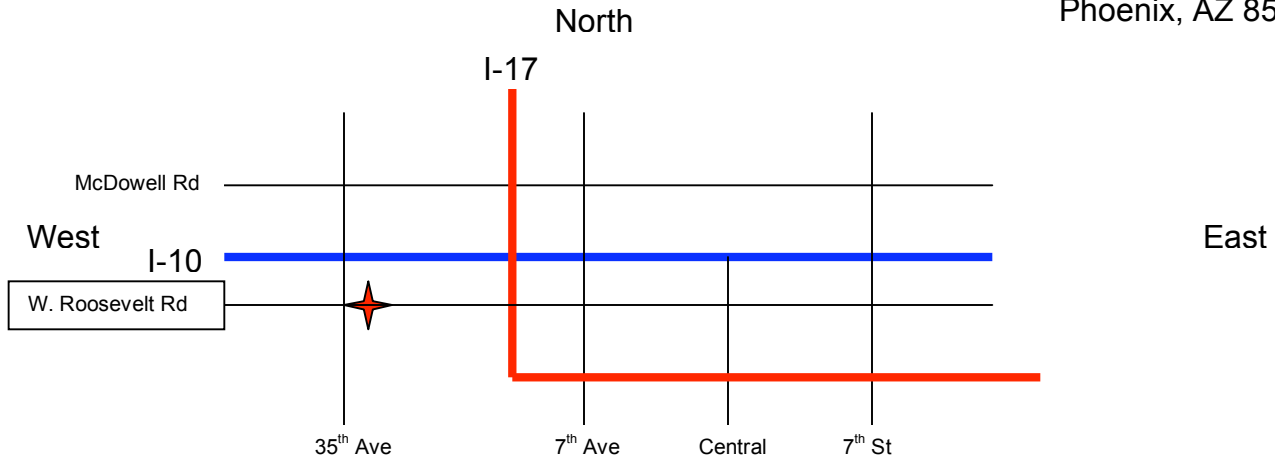

Basketball Venue

Carl Hayden High School

3333 W. Roosevelt St.
Phoenix, AZ 85009

South

- Take I-10 W to **35th Ave** (exit 141).
- Go **left** off the highway to head south on 35th Ave.
- Turn **left** onto West Roosevelt St.
- Carl Hayden High School is on the right side of Roosevelt.